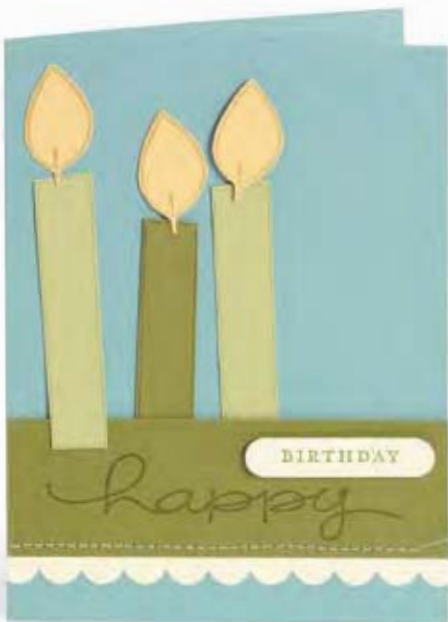

brother friend best birthday dream favorite good love imagine
thanks wish vacation son for & special daughter hope spring
grand fall Halloween little fun boy your day sister ••• time winter
Christmas just baby my valentine happy stamp summer sweet {
laugh peace father * together joy party
girl ! all and family mother “ celebrate

Everyday Flexible Phrases* set of 56
(double-mounted) 104383 $41.95