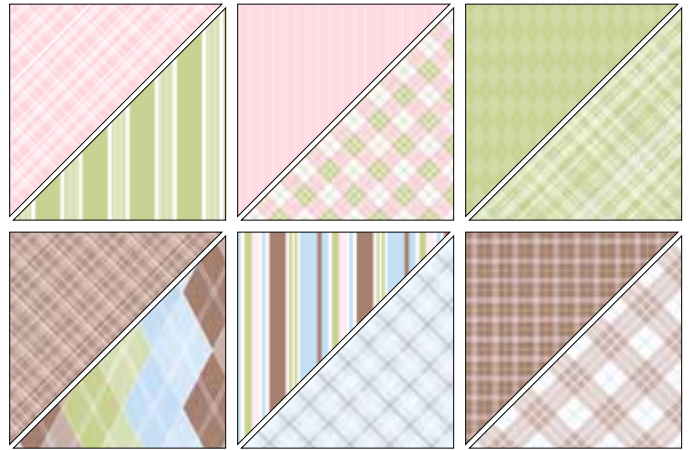

112465 **Banbury**
Certainly Celery, Pink Pirouette, Close to Cocoa, Bashful Blue **$9.95**