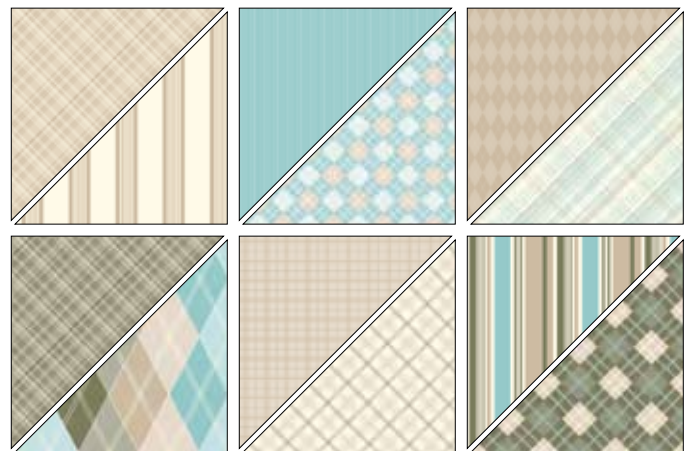

112465 **Banbury**
Certainly Celery, Pink Pirouette, Close to Cocoa, Bashful Blue **\$9.95**

112464 **Manchester**
Baja Breeze, Always Artichoke, Kraft, Very Vanilla **\$9.95**

112467 **Prestwick**
Night of Navy, Brocade Blue, Basic Gray, Garden Green **\$9.95**