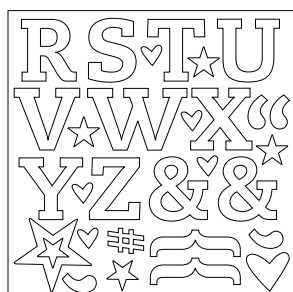

On Board Simon Upper

Assortment includes three 12" x 12" sheets with more than 90 letters, numbers, and accents.

109180 Simon Upper $12.95