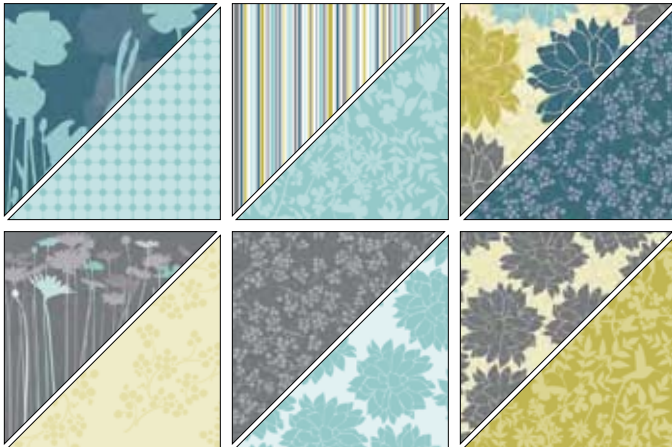

12 sheets: 2 ea. of 6 double-sided designs. Acid and lignin free. *smv*

112042 Urban Garden
Basic Gray, Kiwi Kiss, Baja Breeze, Not Quite Navy **\$9.95**

112039 Windsor Knot
Sage Shadow, Chocolate Chip, So Saffron, Old Olive **\$9.95**