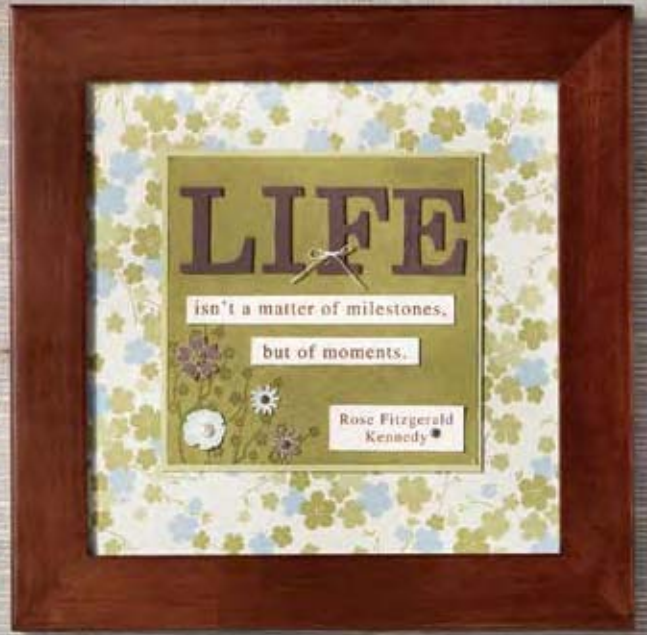

Eastern Blooms set of 5
111626 \$21.95

embrace life.

Embrace Life set of 5
111011 \$23.95

set of 5 | **Doodle This**
108391 \$31.95

 **Doodle**
109684 \$8.50 (jumbo)

 **Whimsy**
109688 \$8.50 (jumbo)

hope everything's going well
in your little corner of the world.