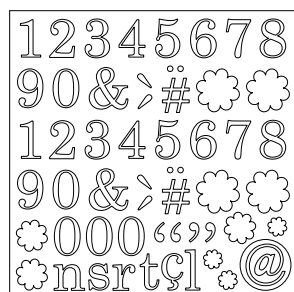

On Board Timeless Type

Pieces include uppercase and lowercase alphabet as well as numbers. Multiple letters make it easy to create words. Assortment includes three 12" x 12" sheets: 1 ea. in 3 designs.

112083 Timeless Type $12.95