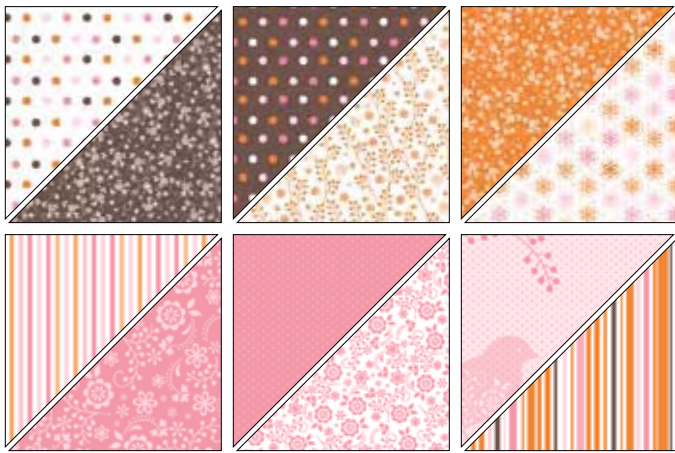

112468 Sweet Always
Chocolate Chip, Regal Rose, Pink Pirouette, Pumpkin Pie **$9.95**