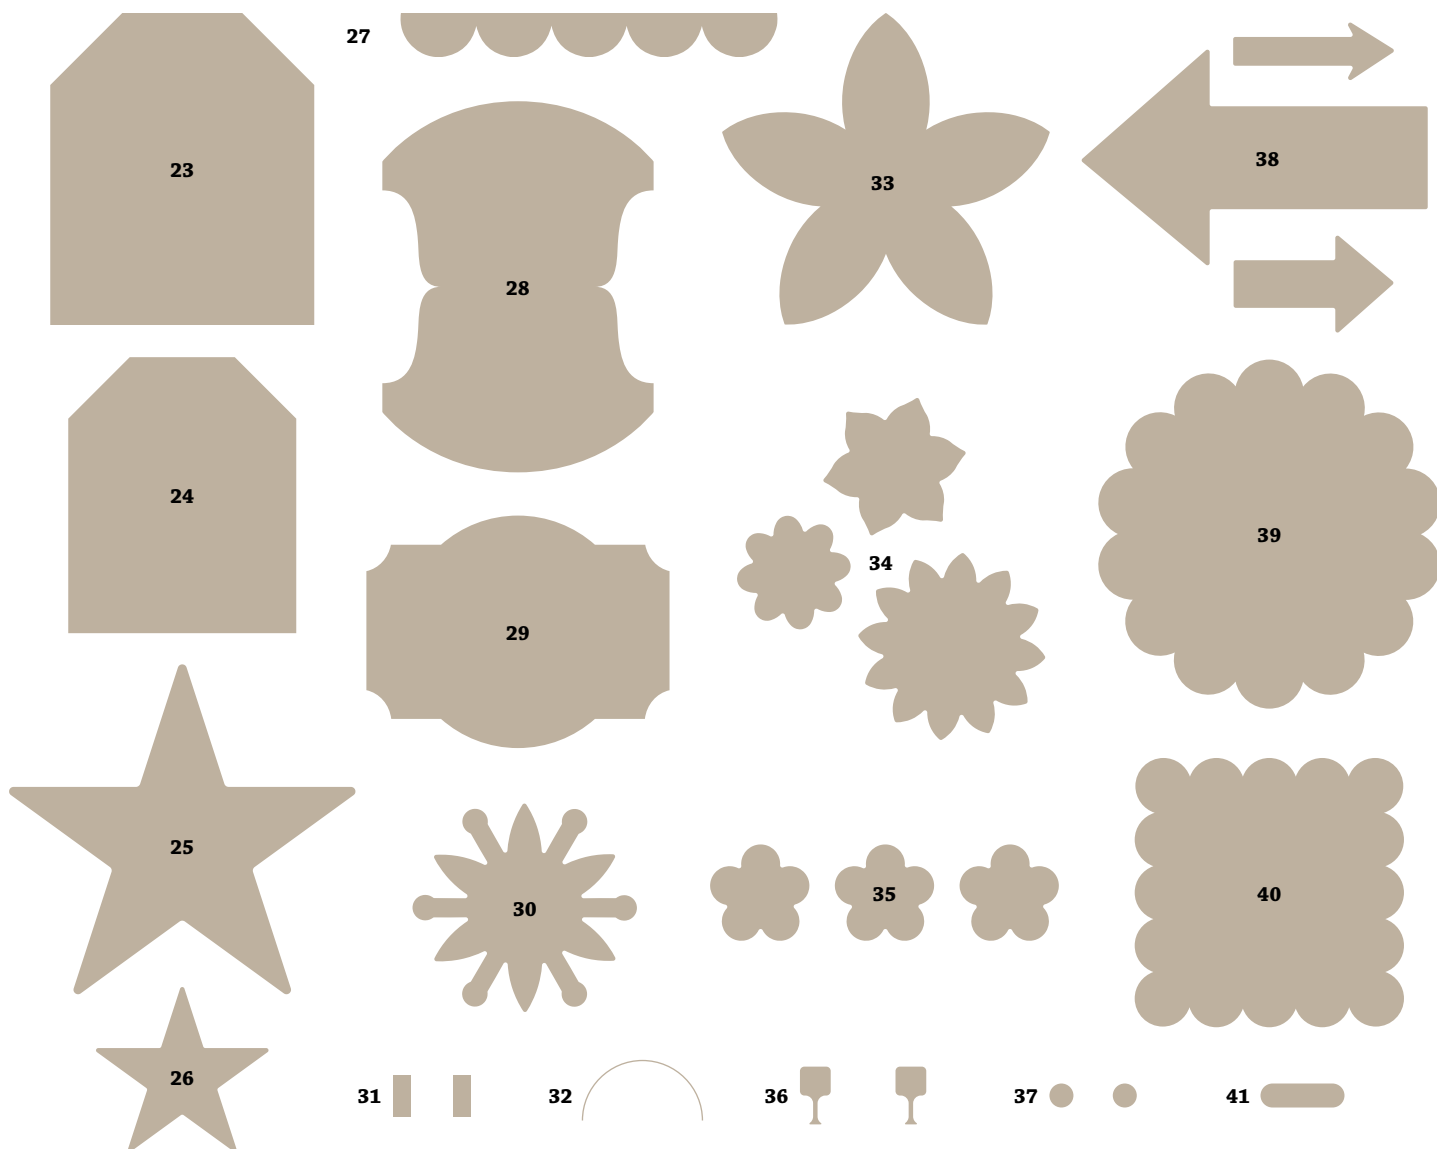

PUNCH ARTWORK