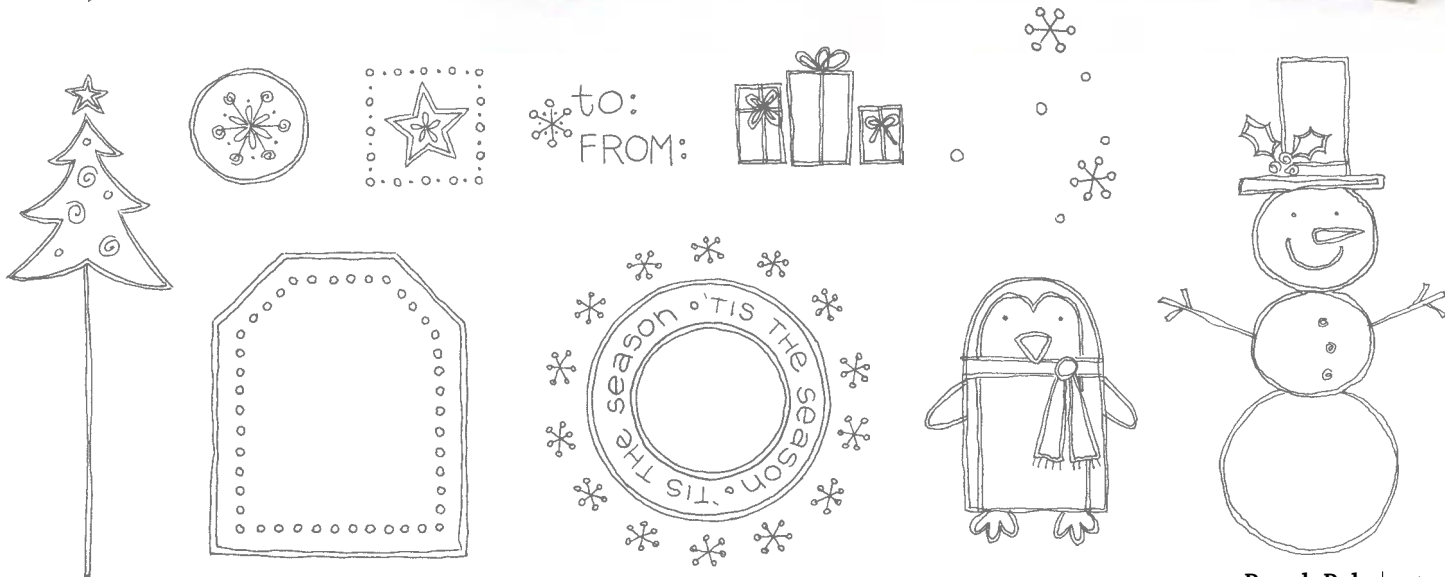

❄️ HAPPY HOLIDAYS ❄️
❄️ a GIFT FOR YOU ❄️
❄️ MERRY CHRISTMAS ❄️
❄️ Let it SNOW ❄️
❄️ FROM OUR HOUSE ❄️
    to YOURS ❄️

Punch Pals set of 12
109489 $31.95