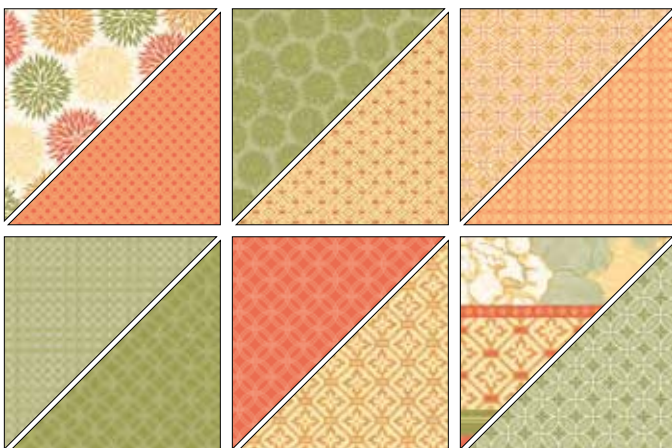

12 sheets: 2 ea. of 6 double-sided designs. Acid and lignin free. *smv*

112042 Urban Garden
Basic Gray, Kiwi Kiss, Baja Breeze, Not Quite Navy **\$9.95**

112039 Windsor Knot
Sage Shadow, Chocolate Chip, So Saffron, Old Olive **\$9.95**