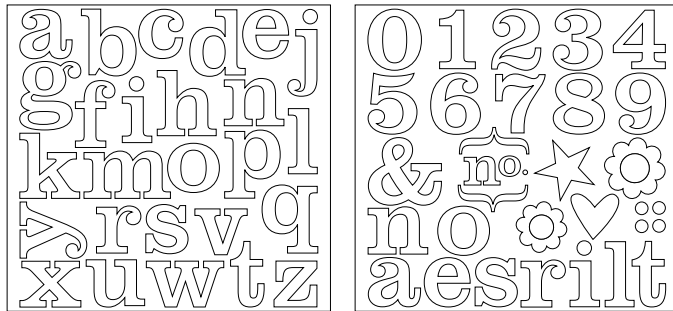

Sticky Cuts Letters

Use with our Duo Beads or Stampin' Glitter to make personalizing your projects, gifts, and work spaces easy and fun. 2 sheets included. 12" x 12".

111109 Sticky Cuts Letters **\$8.95**