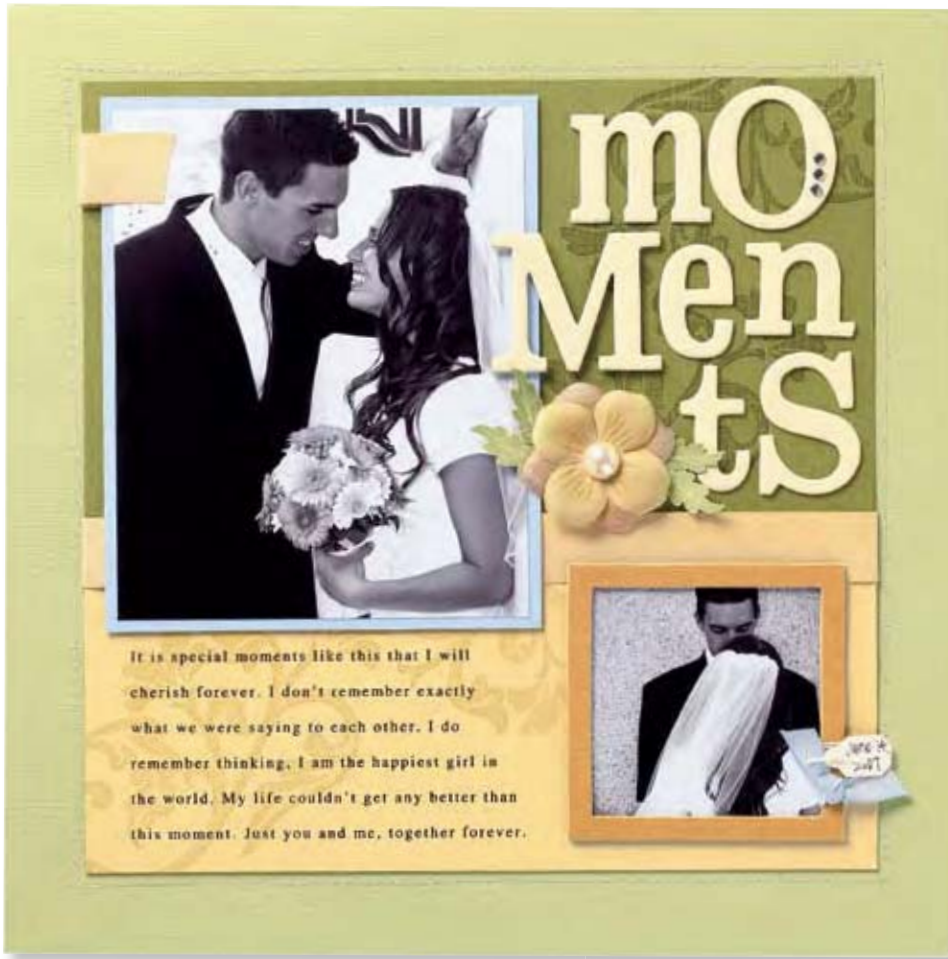

cherish

kind

set of 6 | **Baroque Motifs**
109403 \$25.95

 **Baroque Border**
109675 \$6.50

 **Brocade Basics** | set of 6
109411 \$23.95

Sweet Sampler | set of 4
109310 \$15.95

elements

set of 4 **Itty Bitty Backgrounds**
101893 \$12.95