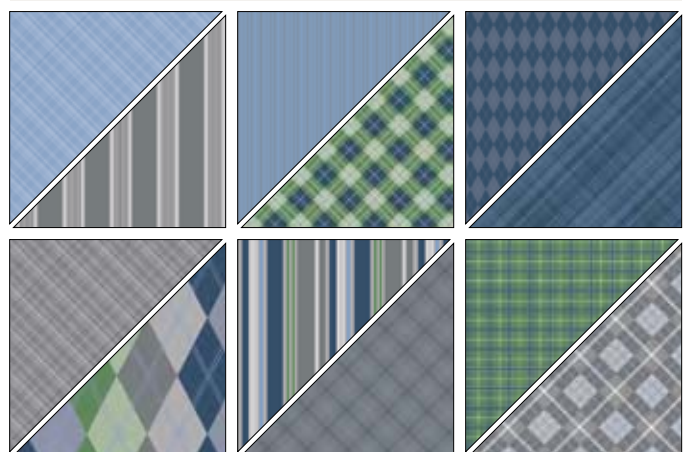

112465 **Banbury**
Certainly Celery, Pink Pirouette, Close to Cocoa, Bashful Blue **\$9.95**

112464 **Manchester**
Baja Breeze, Always Artichoke, Kraft, Very Vanilla **\$9.95**

112467 **Prestwick**
Night of Navy, Brocade Blue, Basic Gray, Garden Green **\$9.95**