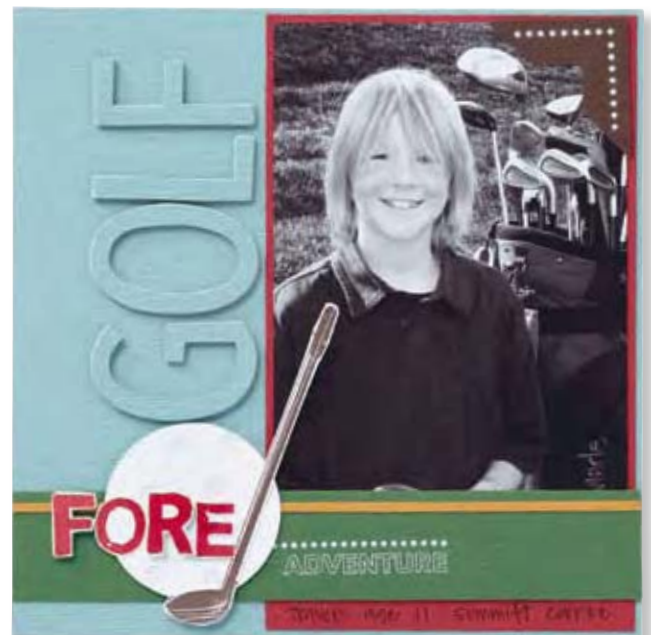

SCORE

Just Hockey | set of 3
109451 \$12.95

Just Baseball | set of 3
109459 \$12.95

GOAL

Just Soccer | set of 3
109449 \$12.95

FORE

Just Golf | set of 3
109453 \$12.95

1
step 1
Stamp the base image with a light color.