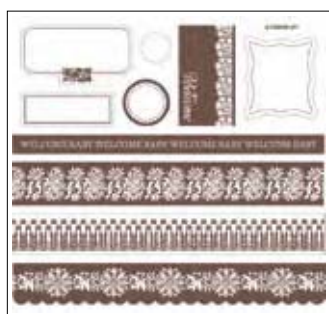

True Elegance

Die-cut labels coordinate with the Sweet Bella style. 12 sheets (not self-adhesive): 3 ea. in 4 designs.

Season to Share

Layer individual pieces to create tags and accents. 12 self-adhesive sheets: 3 ea. of 4 designs.

112088 True Elegance Pink Prouette, Chocolate Chip **$8.95**

112012 Season to Share Riding Hood Red, Kwi Kiss, Kraft **$10.95**

albums

Ring Albums

Store your scrapbook pages in style with our long-lasting and durable ring-bound albums. The fabric has been pretreated with a stain-resistant coating. The brag book features two 1" straight D-rings. The 12" x 12" albums feature three 1-1/2" straight D-rings. Includes 10 page protectors. *SMU*

Linen 6" x 6" Brag Book

	104509 Natural	$16.95
	105391 Mellow Moss	$16.95
	105387 Real Red	$16.95
	104512 Navy	$16.95

Linen 12" x 12"

	104511 Natural	$26.95
	105393 Mellow Moss	$26.95
	105389 Real Red	$26.95
	104514 Navy	$26.95

Post Albums

Our premium, post-bound albums offer another option for scrapbook page storage. The fabric has been pretreated with a stain-resistant coating. Choose from linen or leather in popular Stampin' Up! colors. Includes 10 page protectors. *SMU*

Linen 6" x 6" Brag Book

	104515 Natural	$19.95
	105384 Mellow Moss	$19.95
	105381 Real Red	$19.95
	104516 Navy	$19.95

Linen 12" x 12"

	104519 Natural	$29.95
	105386 Mellow Moss	$29.95
	105383 Real Red	$29.95
	104518 Navy	$29.95