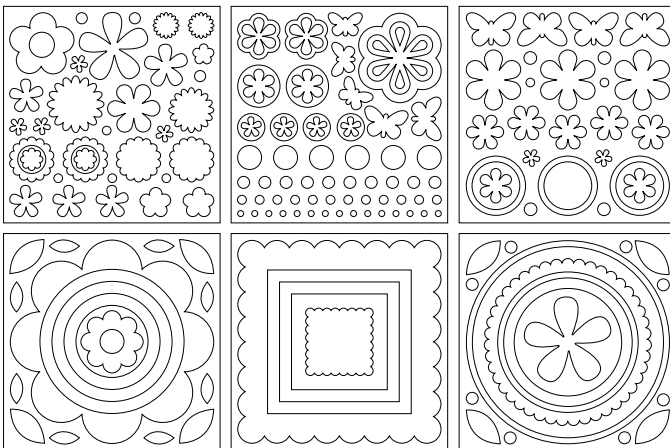

111805 School Days
Whisper White, Chocolate Chip \$10.95

110282 Anchored
Whisper White, Basic Black \$10.95

on board

Our versatile On Board products range from alphabets and accents to clipboards and albums. This high-quality, acid-free chipboard is designed to coordinate with many of our stamp sets and accessories. Color with our Craft Stampin' Pads, or decorate with stamped images, Designer Series paper, Hodgepodge Hardware, and more.