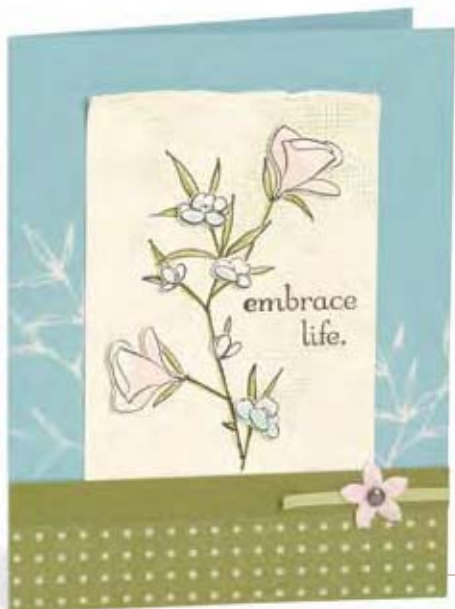

Eastern Blooms set of 5
111626 \$21.95

embrace life.

Embrace Life set of 5
111011 \$23.95

set of 5 | **Doodle This**
108391 \$31.95

 **Doodle**
109684 \$8.50 (jumbo)

 **Whimsy**
109688 \$8.50 (jumbo)

hope everything's going well
in your little corner of the world.