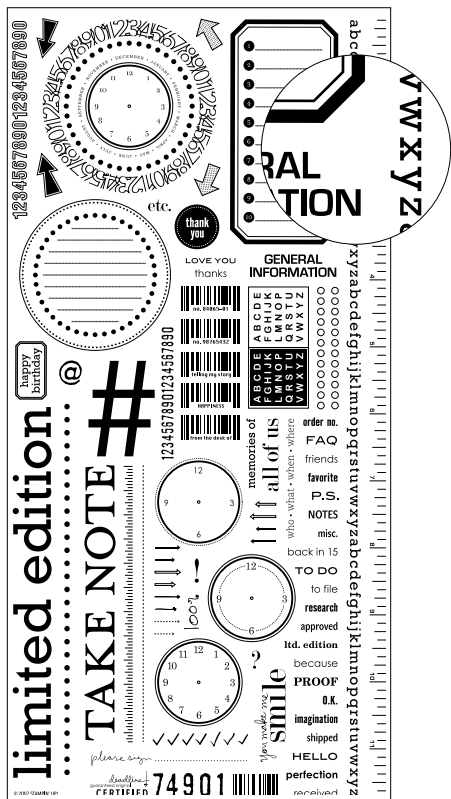

111417 Word Flurries
Whisper White, Chocolate Chip \$10.95

111277 A Perfect Day
Whisper White, Basic Black \$10.95

111416 Chateau Bella
Whisper White, Chocolate Chip \$10.95

111414 Hidden Garden*
Whisper White, Chocolate Chip \$10.95