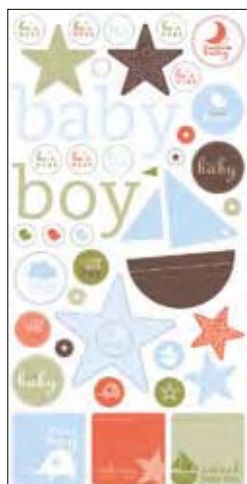

2 SHEETS EA. 6" x 12" SELF-ADHESIVE DIE CUTS

112172 Rock-a-Bye Boy $19.95