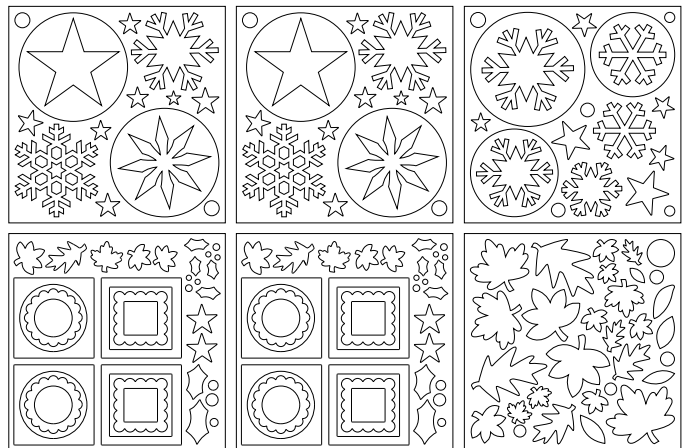

111805 School Days
Whisper White, Chocolate Chip \$10.95

110282 Anchored
Whisper White, Basic Black \$10.95

on board

Our versatile On Board products range from alphabets and accents to clipboards and albums. This high-quality, acid-free chipboard is designed to coordinate with many of our stamp sets and accessories. Color with our Craft Stampin' Pads, or decorate with stamped images, Designer Series paper, Hodgepodge Hardware, and more.