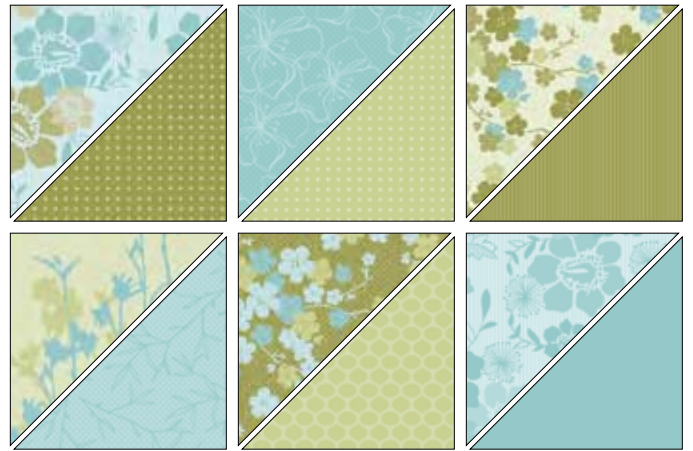

112041 Bella Rose
Riding Hood Red, Kiwi Kiss, Pink Prouette, Chocolate Chip **$9.95**