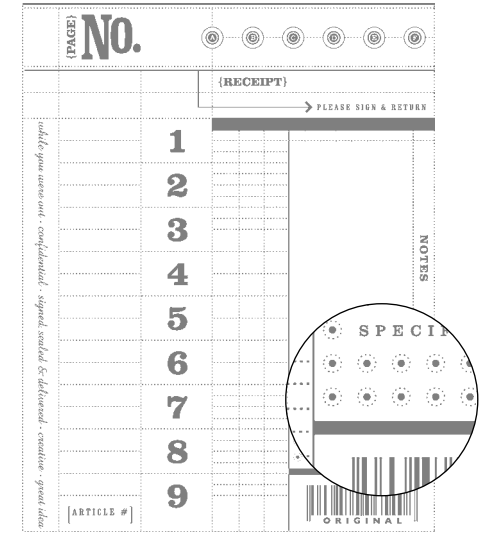

set of 1
1 111085 $17.95