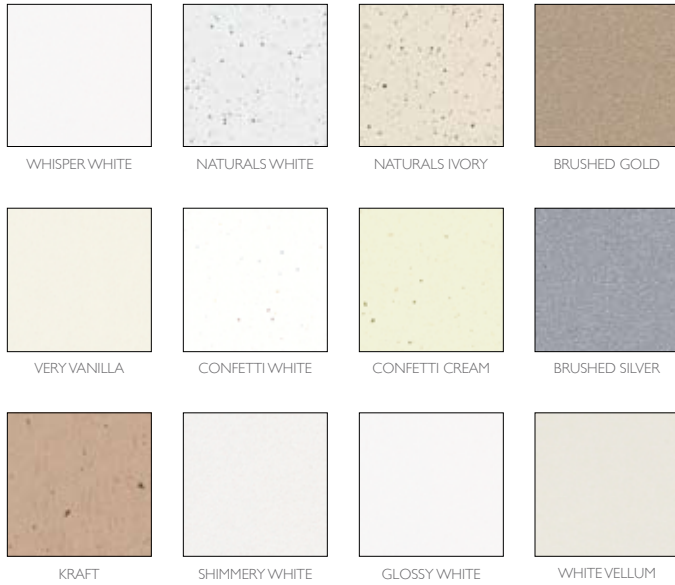

naturals

Card Stock 12" x 12" *sm*

106529	Whisper White (20) <i>a,b</i>	$7.50
106530	Very Vanilla (20) <i>a,b</i>	$7.50
107070	Kraft (20) <i>a,b</i>	$7.50
108590	Naturals Assortment <i>a,b</i> 20 sheets 4 ea. of 5 colors: Kraft, Naturals White, Naturals Ivory, Confetti White, and Confetti Cream.	$8.95

Card Stock 8-1/2" x 11"

100730	Whisper White (40) <i>a,b</i> <i>sm</i>	$7.50
101650	Very Vanilla (40) <i>a,b</i> <i>sm</i>	$7.50
102125	Kraft (40) <i>a,b</i> <i>sm</i>	$7.50
102316	Naturals White (40) <i>a,b</i> <i>sm</i>	$7.50
102028	Confetti White (40) <i>a,b</i> <i>sm</i>	$9.50
101910	Shimmery White (10)	$7.95
101849	Naturals Ivory (40) <i>a,b</i> <i>sm</i>	$7.50
102835	Confetti Cream (40) <i>a,b</i> <i>sm</i>	$9.50
102599	Glossy White (25)	$5.95
102935	Brushed Gold (10) <i>a</i>	$7.95
100712	Brushed Silver (10) <i>a</i>	$7.95

Watercolor Paper

100%-cotton, cold-pressed 140 lb. watercolor paper. Sized perfectly to layer on your card front. 3-3/4" x 5".

105019	Watercolor Paper (20)	$6.95

White Vellum *sm*

101856	8-1/2" x 11" Card Stock (20) <i>a,l</i>	$6.50
101839	8-1/2" x 11" Paper (20) <i>a,l</i>	$4.95