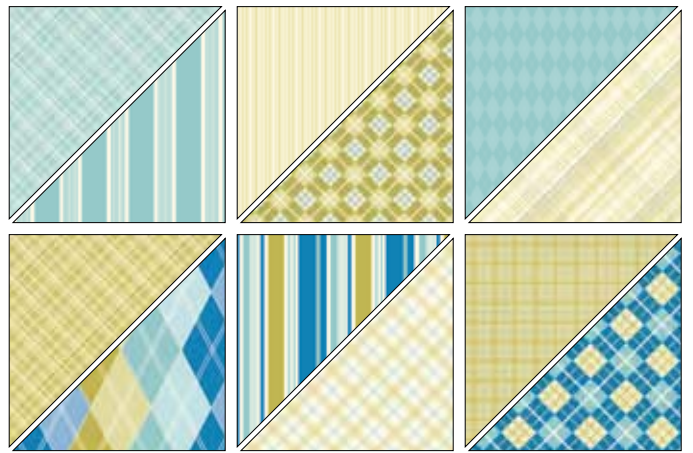

112466 **Muirfield**
Pacific Point, Kiwi Kiss, Baja Breeze, Very Vanilla **$9.95**