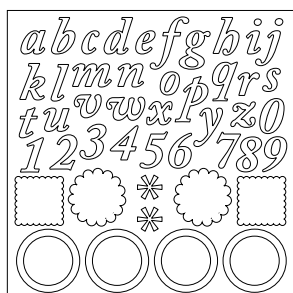

On Board Essentials

Essential pieces highlight cards, scrapbook pages, and other crafting projects. Assortment includes three 12" x 12" sheets: 1 ea. in 3 designs. More than 150 images included.

112085 Essentials $12.95

On Board Loads of Letters

Multiple letters in three font styles make it easy to create words. Assortment includes three 12" x 12" sheets: 1 ea. in 3 designs.

112084 Loads of Letters $12.95

On Board Timeless Type

Pieces include uppercase and lowercase alphabet as well as numbers. Multiple letters make it easy to create words. Assortment includes three 12" x 12" sheets: 1 ea. in 3 designs.

112083 Timeless Type $12.95

On Board Simon Upper

Assortment includes three 12" x 12" sheets with more than 90 letters, numbers, and accents.

109180 Simon Upper $12.95

On Board Lots of Letters

Assortment includes three 12" x 12" sheets with almost 200 letters, numbers, and accents.

109182 Lots of Letters $12.95

On Board Albums

Larger 3-ring, chipboard album includes 10 8-1/2" x 8-1/2" page protectors. Cover size: 9-1/2" x 11-1/4" Bitty Book holds 3-1/4" x 3-1/4" artwork. Approx. dimensions: 5-3/8" x 4". Includes 10 page protectors and album sleeve.

- 112456 8-1/2" x 8-1/2" Ring Album $13.95
- 112455 8-1/2" x 8-1/2" Page Protectors (10) $4.95
- 107925 Bitty Book $9.95
- 107923 Bitty Book Page Protectors (10) $4.25

On Board Journals

Art Journal includes 50 sheets of unlined, acid-free paper. Approx. journal dimensions: 5-3/4" x 8-3/4". 5" x 5" Art Journal includes 20 sheets of Very Vanilla card stock. Approx. cover dimensions: 5-1/4" x 5-1/4".

- 107065 Art Journal $9.50
- 108495 5" x 5" Art Journal $6.95