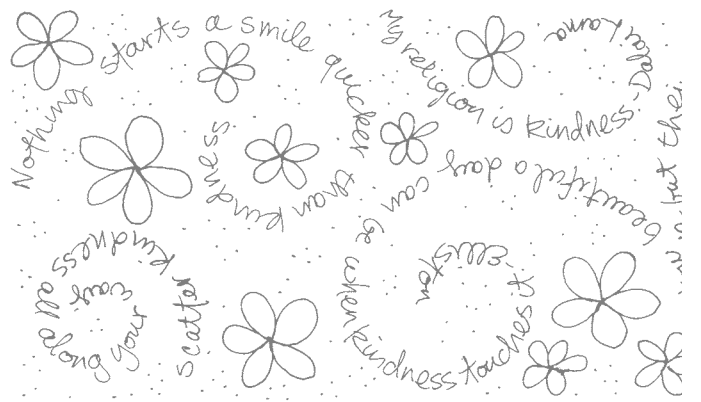

simply said
from the heart...
thank you

a friend is someone
who makes it easy

Scatter Sunshine
(jumbo) 107213 \$8.50

Simply Said set of
106598 \$25.95 11

Kindness
(jumbo) 106750 \$8.50

The Coluzzle® Cutting System (page 192) makes it easy to create circles in many sizes to create the mat shown here.