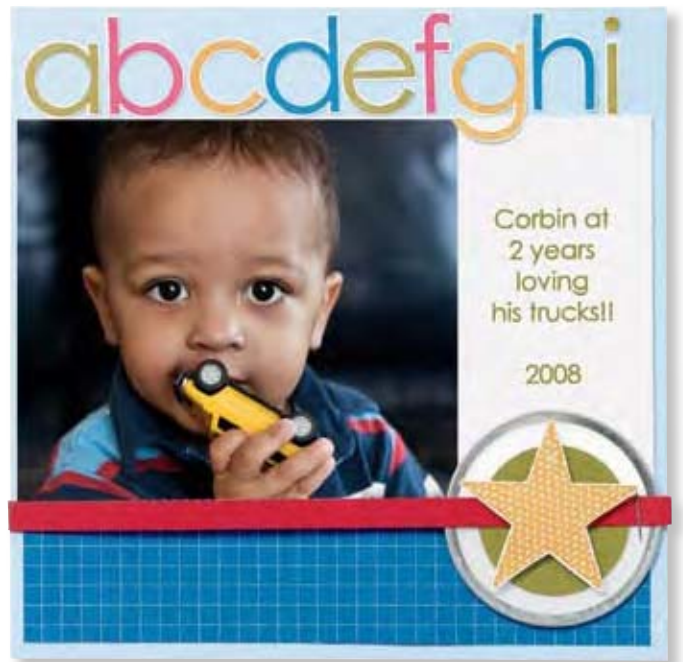

Greatest Moments Rub-Ons
111415 \$10.95
page 179

Coluzzle Cutting System
102264 \$19.95
page 192

Large Star Punch
110710 \$15.95
page 188

My Way Punch
110709 \$15.95
page 188

Clips Assortment
112580 \$6.95
page 184