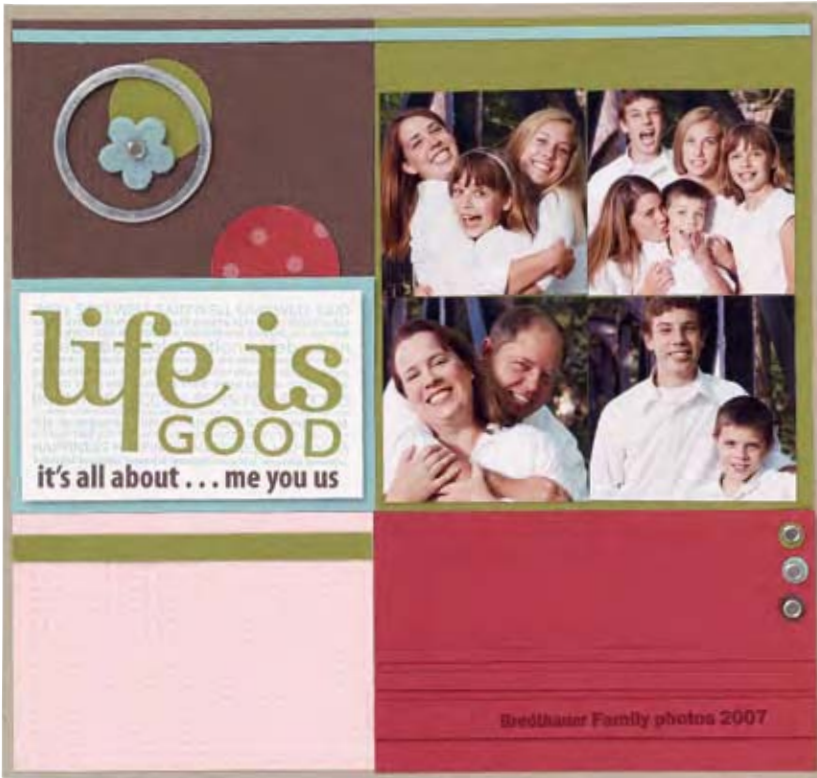

WELL SAID WELL SAID WELL SAID WELL SAID
GREAT GREAT GREAT GREAT GREAT GREAT GREAT GREAT GREAT GREAT
LIFE HAPPENS LIFE HAPPENS LIFE HAPPENS LIFE HAPPENS LIFE HAPPENS
celebration celebration celebration celebration
praise and celebrate praise and celebrate praise and celebrate praise and celebrate
celebrate our differences celebrate our differences
LOVING YOUR WORK LOVING YOUR WORK LOVING YOUR WORK
BORN FOR SUCCESS BORN FOR SUCCESS
success success success success success success success success success success
life is important life is important life is important
DO NOT TAKE LIFE TOO SERIOUSLY DO NOT TAKE LIFE TOO SERIOUSLY
HAPPINESS HAPPINESS HAPPINESS HAPPINESS
beautiful beautiful beautiful beautiful beautiful beautiful beautiful

life is
GOOD

YOU & ME

REMEDY FOR LOVE REMEDY FOR LOVE REMEDY FOR LOVE
together together together together together together together
the art of mothering the art of mothering the art of mothering
LOVE BY LOVING LOVE BY LOVING LOVE BY LOVING
together forever together forever together forever together forever
MARRIAGE MARRIAGE MARRIAGE MARRIAGE MARRIAGE MARRIAGE MARRIAGE
a new baby in your life a new baby in your life a new baby
TOGETHER TOGETHER TOGETHER
sharing together sharing together sharing together sharing together sharing together
marriage is made in heaven marriage is made in heaven
TWO HEARTS TWO HEARTS TWO HEARTS

You're Important You're Important You're Important
A REAL FRIEND A REAL FRIEND A REAL FRIEND A REAL FRIEND A REAL FRIEND
ONE TRUE FRIEND ONE TRUE FRIEND ONE TRUE FRIEND ONE TRUE FRIEND
FRIENDS LOVE US ANYWAY FRIENDS LOVE US ANYWAY
you're the best you're the best you're the best you're the best
PERFECT PERFECT PERFECT PERFECT PERFECT PERFECT PERFECT PERFECT PERFECT
ENJOY YOUR DAY ENJOY YOUR DAY ENJOY YOUR DAY ENJOY YOUR DAY
DO YOUR BEST DO YOUR BEST DO YOUR BEST
young at heart young at heart young at heart young at heart young at heart
YOU ARE MY FRIEND YOU ARE MY FRIEND YOU ARE MY FRIEND

JUST
BECAUSE

set of 6 | **Text & Texture**
111060 $25.95 (double-mounted)