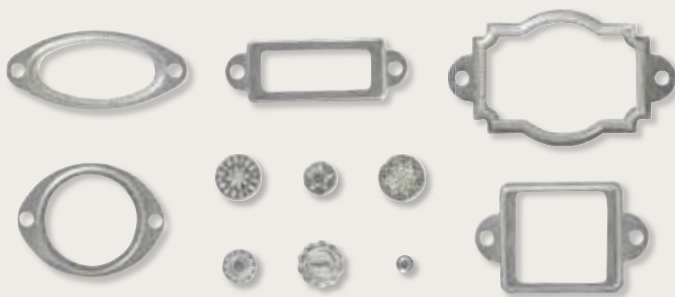

Brads

Exclusive colors coordinate beautifully with many of our other accessories. Approx. 200 per container. Assortments include approx. 50 ea. of 4 colors.

	104337	Gold	$6.95
	104336	Silver	$6.95
	109109	Vintage Black, Silver, Antique Brass, Pewter	$8.95
	106957	Bold Brights Brilliant Blue, Green Galore, Real Red, Tempting Turquoise	$8.95
	106955	Earth Elements More Mustard, Old Olive, Not Quite Navy, Ruby Red	$8.95
	106953	Rich Regals Always Artichoke, Brocade Blue, Rose Red, So Saffron	$8.95
	106954	Soft Subtles Apricot Appeal, Bashful Blue, Certainly Celery, Pretty in Pink	$8.95

Eyelets

Eyelet tools sold separately. Assortment includes approx. 50 ea. of 4 colors.

	105319	Metallic Gold, Silver, Copper, Antique Brass	$5.95

Rhinestone Brads

Add a bit of sparkle to any project! Each circle assortment includes approx. 80 brads: 4 colors, 3 sizes. Each square assortment includes approx. 80 brads: 4 colors, 2 sizes (small shown below).

	109110	Circle Fire Pink, Red, Pumpkin, Yellow	$10.95
	109111	Circle Ice Lilac, Light Blue, Turquoise, Green	$10.95
	109112	Square Fire Pink, Red, Pumpkin, Yellow	$10.95
	109113	Square Ice Lilac, Light Blue, Turquoise, Green	$10.95

A SELECTION OF THE BELOW PIECES IS INCLUDED. PIECES ARE SHOWN AT 50% OF ACTUAL SIZE.