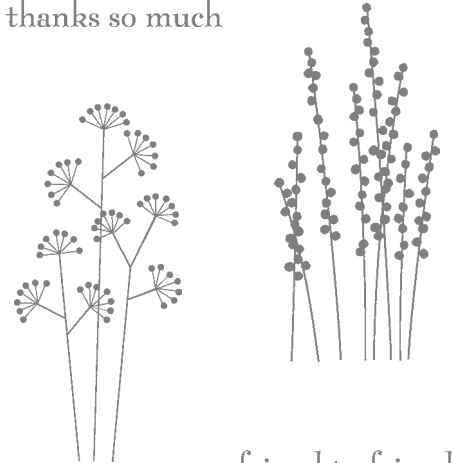

friend to friend

set of 6 **Pocket Silhouettes**
111672 $18.95

Fresh-Cut Notes
111882 $8.95
page 167

Urban Garden Designer Series Paper
112042 $9.95
page 168

for you

Thank you