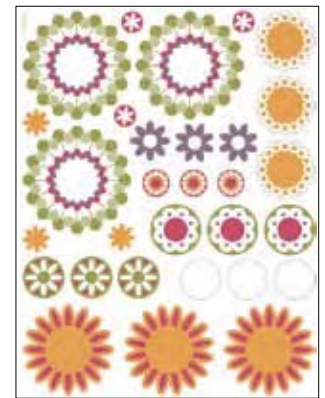

1 SHEET 8-1/2" x 11" SELF-ADHESIVE DIE CUTS

Additional Kit Accessories

- 5 feet of Whisper White 1/4" Grosgrain Ribbon
- 3-1/2 feet of More Mustard 1/4" Grosgrain Ribbon
- 3 large More Mustard Buttons
- 3 small Old Olive Buttons
- 5 More Mustard Brads

ESP 112955 Flores llamativas