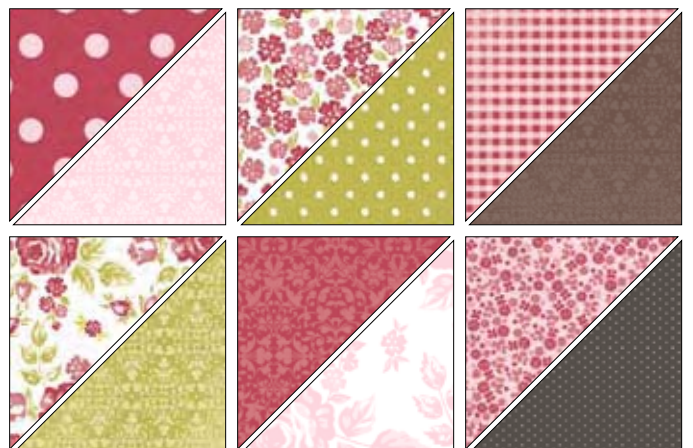

112039 Windsor Knot
Sage Shadow, Chocolate Chip, So Saffron, Old Olive **$9.95**