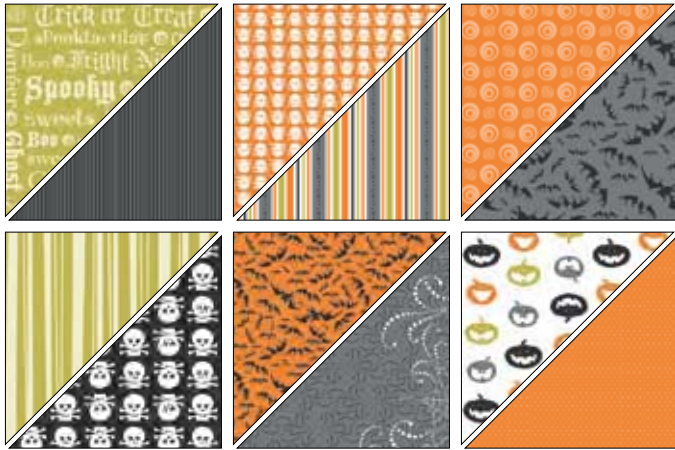

112463 **Ghostly Greetings**
Basic Black, Basic Gray, Kiwi Kiss, Pumpkin Pie **$9.95**