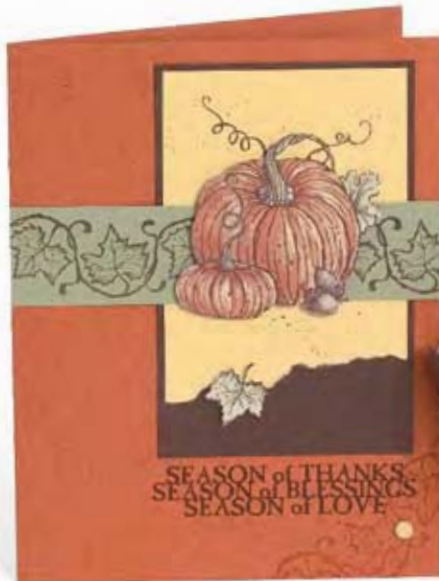

MAYFLOWER

In Everything Give Thanks set of 6
111584 $23.95