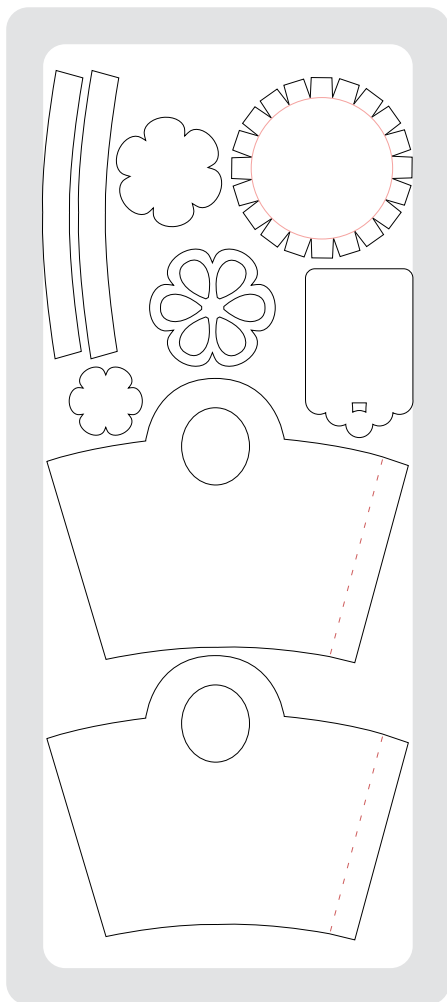

5-1/2" × 6"
USE WITH STANDARD CUTTING PADS

113462 Scallop Envelope Bigz Die **\$21.95**

5-1/2" × 6"
USE WITH STANDARD CUTTING PADS

113463 Top Note Bigz Die **\$21.95**

2-1/4" × 2-1/2"
USE WITH STANDARD CUTTING PADS & MULTIPURPOSE PLATFORM

113485 Birds & Blooms Sizzlits Die 4-Pack **\$21.95**

6" x 13-3/4" (SAMPLE ON PAGE 27)
USE WITH EXTENDED CUTTING PADS

113483 Pennant Bigz XL Die

\$39.95

6" x 13-3/4" (SAMPLE ON PAGE 27)
USE WITH EXTENDED CUTTING PADS