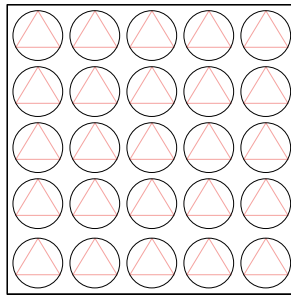

DESIGNER SERIES PAPER DIE-CUT & SCORED SHEETS COME IN THE PATTERNS BELOW: