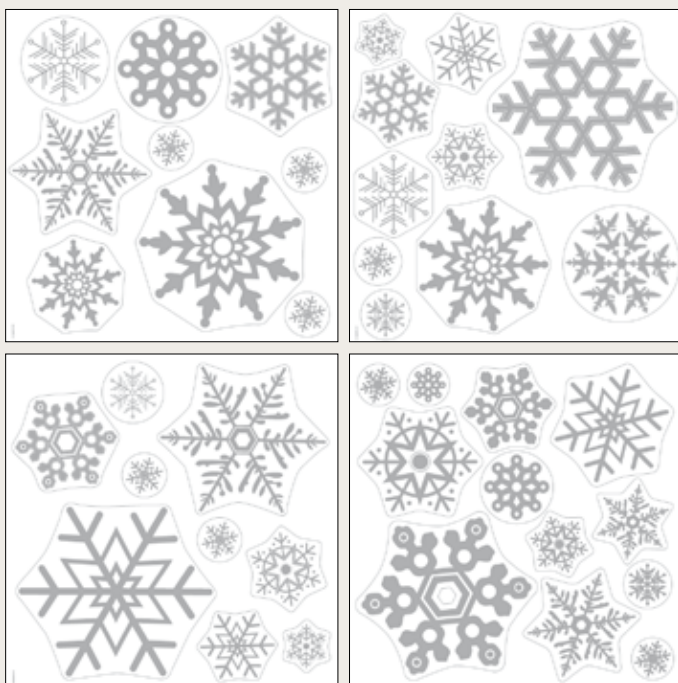

happy thanksgiving,
happy fall,
happy blessings
to one and all.

set of
5 | **Happy Blessings**
111768 \$19.95

Snowflake Shimmer

Create a seasonal snowstorm on your windows and walls with these snowflakes, designed to make any home festive. Snowflake Shimmer includes four 12" x 12" sheets of die-cut snowflake images printed in opaque white with a subtle, silver, glittery shimmer. Light removable adhesive on back makes product reusable.