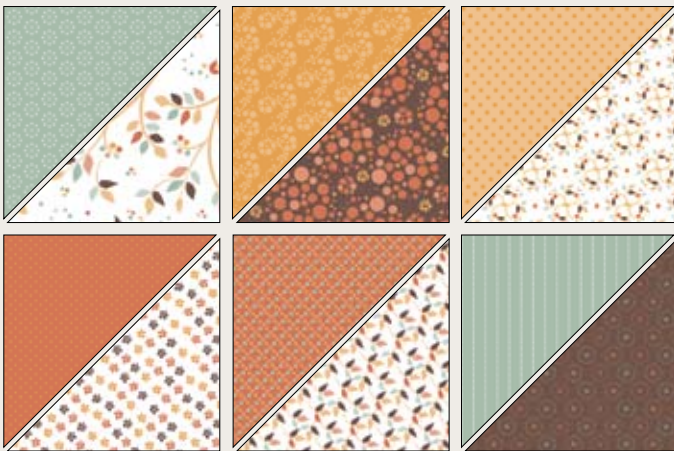

2 SHEETS EA. 12" x 12" DOUBLE-SIDED PAPER

112995 Autumn Vine Designer Series Paper
Chocolate Chip, Really Rust, More Mustard, Sage Shadow

$9.95