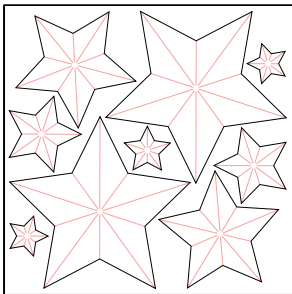

DESIGNER SERIES PAPER DIE-CUT & SCORED SHEETS COME IN THE PATTERNS BELOW:

DESIGNER SERIES PAPER DIE-CUT & SCORED SHEETS COME IN THE PATTERNS BELOW:

DESIGNER SERIES PAPER DIE-CUT & SCORED SHEETS COME IN THE PATTERNS BELOW: