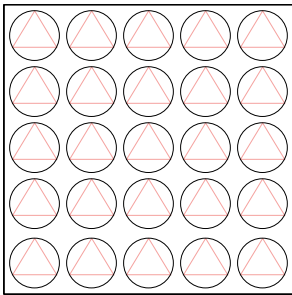

DESIGNER SERIES PAPER DIE-CUT & SCORED SHEETS COME IN THE PATTERNS BELOW: