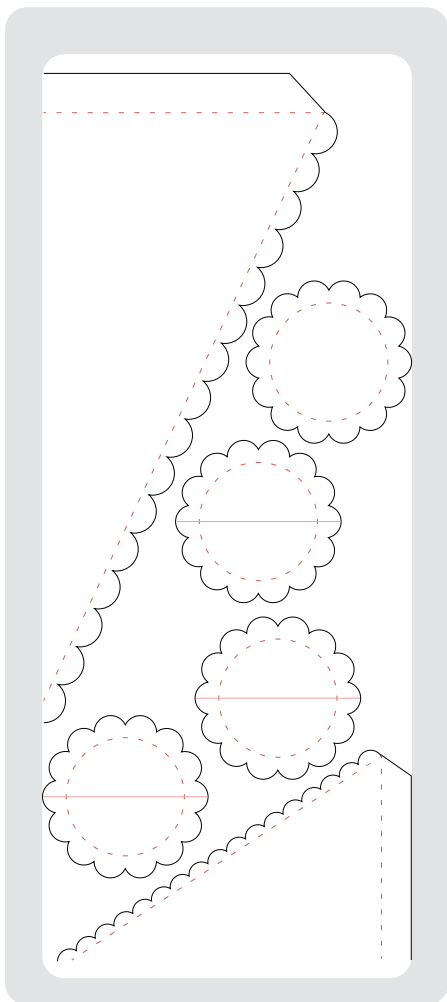

5-1/2" × 6"
USE WITH STANDARD CUTTING PADS

113462 Scallop Envelope Bigz Die **\$21.95**

5-1/2" × 6"
USE WITH STANDARD CUTTING PADS

113463 Top Note Bigz Die **\$21.95**

2-1/4" × 2-1/2"
USE WITH STANDARD CUTTING PADS & MULTIPURPOSE PLATFORM

113485 Birds & Blooms Sizzlits Die 4-Pack **\$21.95**

6" x 13-3/4" (SAMPLE ON PAGE 27)
USE WITH EXTENDED CUTTING PADS

113483 Pennant Bigz XL Die

\$39.95

6" x 13-3/4" (SAMPLE ON PAGE 27)
USE WITH EXTENDED CUTTING PADS