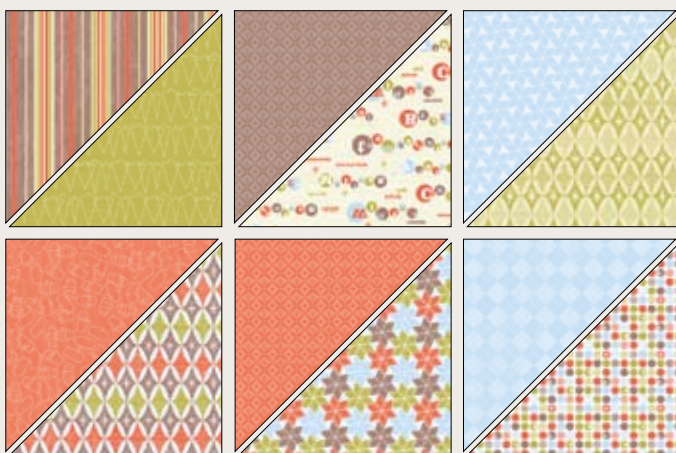

2 SHEETS EA. 12" x 12" DOUBLE-SIDED PAPER

113057 Frosty Day Designer Series Paper
Tangerine Tango, Bashful Blue, Kiwi Kiss, Close to Cocoa

$9.95