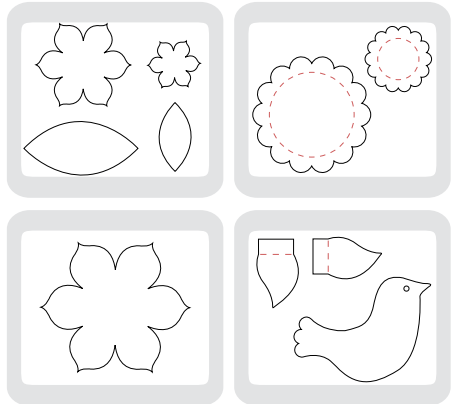

2-1/4" × 2-1/2"
USE WITH STANDARD CUTTING PADS & MULTIPURPOSE PLATFORM

113485 Birds & Blooms Sizzlits Die 4-Pack **$21.95**