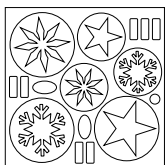

# HOLIDAY WISHES

PEACE \* JOY \* LOVE

HOLIDAY COLLECTION STAMP ARTWORK (SET OF 6)

1 SHEET EA. 12" x 12" DIE-CUT CHIPBOARD

2 EA. OF 2 DOUBLE-SIDED DESIGNS; 12" x 12" DESIGNER SERIES PAPER

2 EA. OF 4 DOUBLE-SIDED DESIGNS; 12" x 12" DIE-CUT DESIGNER SERIES PAPER

## Holiday Collection Stampin' Kit

Invite the warmth and coziness of the holidays into your home with simple and elegant Holiday décor from the Country Living Holiday Collection Stampin' Kit. This kit has everything you need to create beautiful ornaments with a handmade feel. It includes the exclusive Holiday Collection stamp set, four 12" x 12" sheets of die-cut chipboard, eight 12" x 12" sheets of die-cut Designer Series paper (2 ea. of 4 double-sided designs), four 12" x 12" sheets of Designer Series paper (2 ea. of 2 double-sided designs), two 12" x 12" sheets of WhisperWhite card stock, 25 yds. Silver Metallic cord, 10 yds. 3/8" WhisperWhite taffeta ribbon, Pretties Kit components (20 pieces), Stampin' Dimensionals, Dazzling Diamonds Stampin' Glitter (1/2 oz), Tombow® Multi Purpose Adhesive, Riding Hood Red Classic Stampin' Spot, Old Olive Craft Stampin' Spot, uninked Stampin' Spot, and WhisperWhite Craft Ink refill.