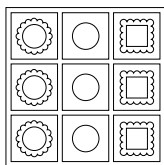

# HOLIDAY WISHES

PEACE \* JOY \* LOVE

HOLIDAY COLLECTION STAMP ARTWORK (SET OF 6)

1 SHEET EA. 12" x 12" DIE-CUT CHIPBOARD

2 EA. OF 2 DOUBLE-SIDED DESIGNS; 12" x 12" DESIGNER SERIES PAPER

2 EA. OF 4 DOUBLE-SIDED DESIGNS; 12" x 12" DIE-CUT DESIGNER SERIES PAPER

## Holiday Collection Stampin' Kit

Invite the warmth and coziness of the holidays into your home with simple and elegant Holiday décor from the Country Living Holiday Collection Stampin' Kit. This kit has everything you need to create beautiful ornaments with a handmade feel. It includes the exclusive Holiday Collection stamp set, four 12" x 12" sheets of die-cut chipboard, eight 12" x 12" sheets of die-cut Designer Series paper (2 ea. of 4 double-sided designs), four 12" x 12" sheets of Designer Series paper (2 ea. of 2 double-sided designs), two 12" x 12" sheets of WhisperWhite card stock, 25 yds. Silver Metallic cord, 10 yds. 3/8" WhisperWhite taffeta ribbon, Pretties Kit components (20 pieces), Stampin' Dimensionals, Dazzling Diamonds Stampin' Glitter (1/2 oz), Tombow® Multi Purpose Adhesive, Riding Hood Red Classic Stampin' Spot, Old Olive Craft Stampin' Spot, uninked Stampin' Spot, and WhisperWhite Craft Ink refill.