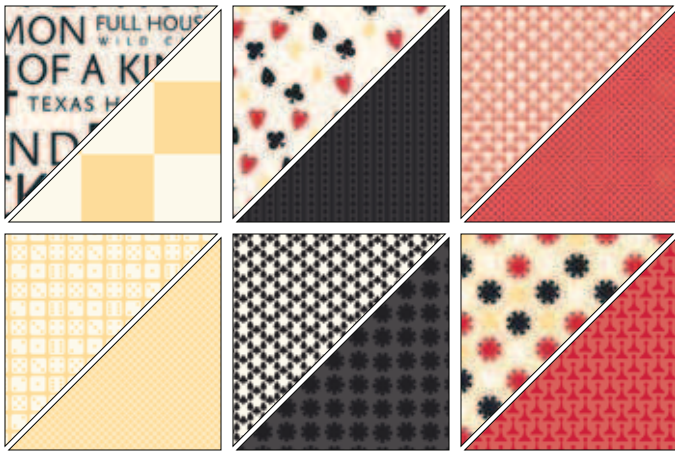

113995 **Jackpot**
Basic Black, Real Red, So Saffron, Very Vanilla **$9.95**