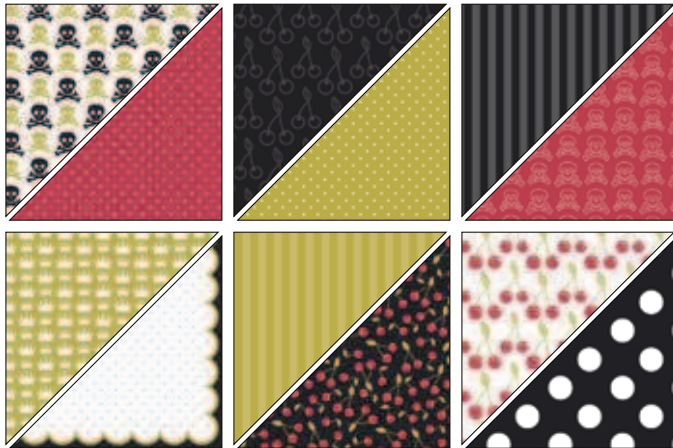

designer series paper

Our 12" x 12" Designer Series paper features exclusive patterns printed on both sides. The coordinating card stock colors are listed below each paper assortment. All sheets can be trimmed to create 6" x 6" and 8-1/2" x 11" pages. 12 sheets: 2 ea. of 6 double-sided designs. Acid and lignin free. *sm*

The Parisian Breeze, Sweet Slumber, and To the Nines specialty Designer Series papers are printed on textured, cover-weight card stock. Rockability has a printed gloss design.

114039 Rockability Specialty (Printed gloss design)
Basic Black, Riding Hood Red, Kiwi Kiss **\$11.95**

Patterns Designer Series Papers

Available in 14 of our most popular colors, this paper offers a design for every project.
12 sheets: 2 ea. of 6 double-sided designs. *SMU*

112164	Chocolate Chip	\$9.95
112156	Pink Pirouette	\$9.95
112162	Rose Red	\$9.95
112155	Riding Hood Red	\$9.95
112159	Pumpkin Pie	\$9.95
112158	Perfect Plum	\$9.95
112150	Pacific Point	\$9.95
112151	Bashful Blue	\$9.95
112157	Baja Breeze	\$9.95
112160	Old Olive	\$9.95
112154	Certainly Celery	\$9.95
112161	Kiwi Kiss	\$9.95
112152	So Saffron	\$9.95
112153	Tangerine Tango	\$9.95

Walk In The Park Designer Series Paper 115123
 12 Sheets (2 ea. of 6 double-sided patterns) \$9.95

Coordinates with the following colors: Basic Gray, Kiwi Kiss, Cameo Coral, Baja Breeze, So Saffron.

Neutrals 12"x12"
Textured Card Stock