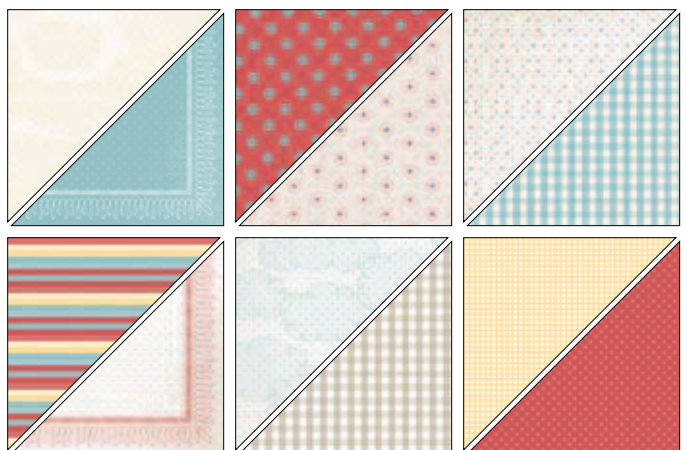

designer series paper

Our 12" x 12" Designer Series paper features exclusive patterns printed on both sides. The coordinating card stock colors are listed below each paper assortment. All sheets can be trimmed to create 6" x 6" and 8-1/2" x 11" pages. 12 sheets: 2 ea. of 6 double-sided designs. Acid and lignin free. *sm*

The Parisian Breeze, Sweet Slumber, and To the Nines specialty Designer Series papers are printed on textured, cover-weight card stock. Rockability has a printed gloss design.

114039 Rockability Specialty (Printed gloss design)
Basic Black, Riding Hood Red, Kiwi Kiss **\$11.95**

114037 Sweet Slumber Specialty (Textured, cover-weight card stock)
Ruby Red, Baja Breeze, So Saffron, Sahara Sand **\$11.95**

113995 **Jackpot**
Basic Black, Real Red, So Saffron, Very Vanilla **\$9.95**

Patterns Designer Series Papers

Available in 14 of our most popular colors, this paper offers a design for every project.
12 sheets: 2 ea. of 6 double-sided designs. *SMU*

112164	Chocolate Chip	\$9.95
112156	Pink Pirouette	\$9.95
112162	Rose Red	\$9.95
112155	Riding Hood Red	\$9.95
112159	Pumpkin Pie	\$9.95
112158	Perfect Plum	\$9.95
112150	Pacific Point	\$9.95
112151	Bashful Blue	\$9.95
112157	Baja Breeze	\$9.95
112160	Old Olive	\$9.95
112154	Certainly Celery	\$9.95
112161	Kiwi Kiss	\$9.95
112152	So Saffron	\$9.95
112153	Tangerine Tango	\$9.95