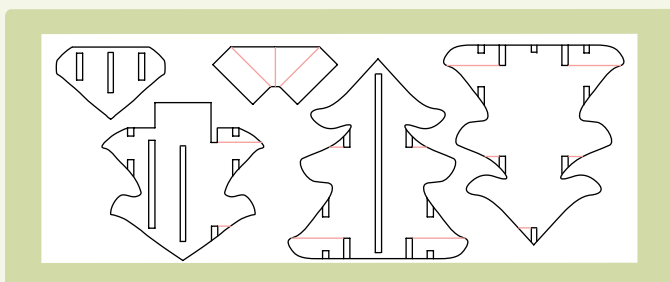

Stampin' Up! Bigz XL Die

The O Christmas Tree and Tree Decorations dies were designed exclusively for Stampin' Up! by Karen Burniston. Create three-dimensional Christmas trees for your holiday cards or decorations. Use beads, thread, and glitter to customize a Christmas tree that will pop off the card. Use with the Extended Cutting Pads. Instructions for assembly included. Measures 6" x 13-3/4".

116822 Stampin' Up! O Christmas Tree Pop-Up (by Karen Burniston)

$42.95