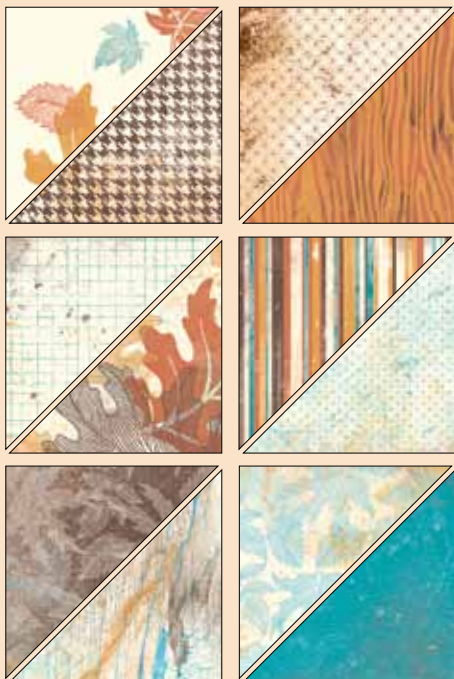

Designer Series Paper

This gorgeous paper captures the color and mood of the season. 12 sheets: 2 ea. of 6 double-sided designs. 12" x 12".

116769 Autumn Meadows

$9.95