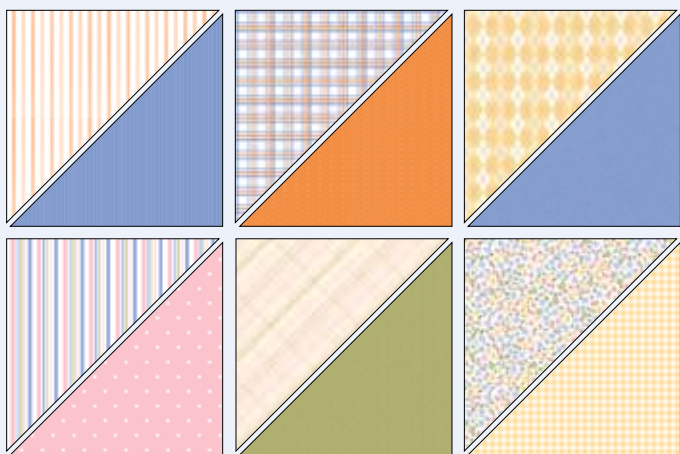

Designer Series Paper

This Designer Series paper is pawsitively the perfect complement to the other products in the Build-A-Bear Workshop collection. These patterns are a great choice for making clothes with our Big Shot dies. 12 sheets: 2 ea. of 6 double-sided designs. 12" x 12".

118060 Pawsitively Prints
Pretty in Pink, Old Olive, Ballet Blue, So Saffron, Pumpkin Pie
$9.95