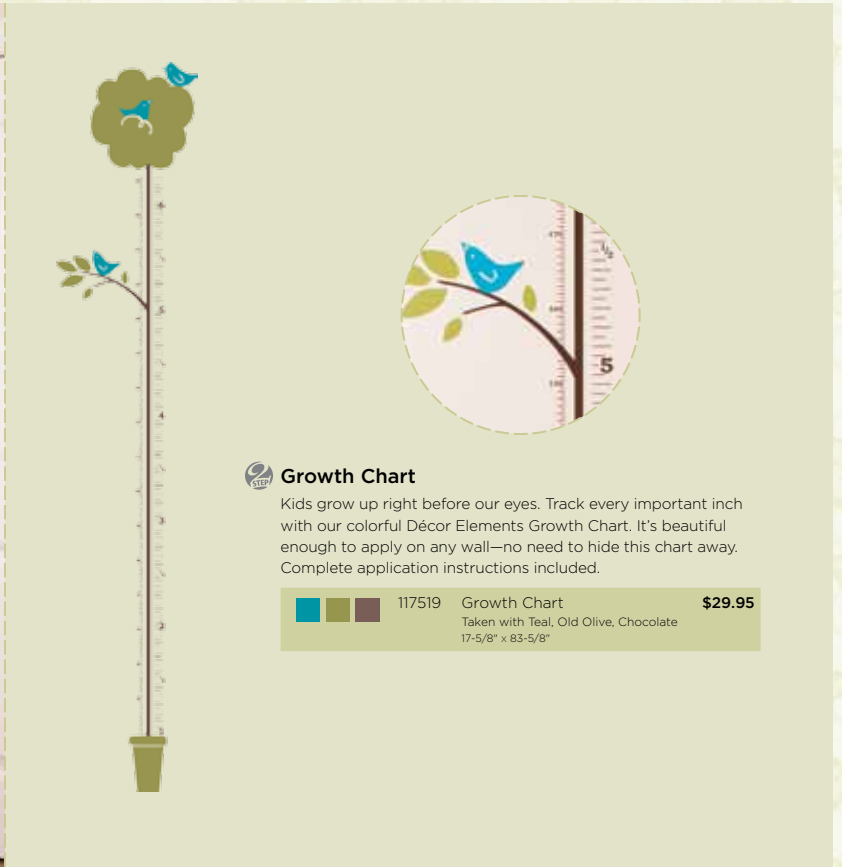

### **Love U** (7 STENCILS)

118261 Love U  
SCALLOP CIRCLE: 2-3/4" x 2-3/4"

**\$14.95**

**Growth Chart**

Kids grow up right before our eyes. Track every important inch with our colorful Décor Elements Growth Chart. It's beautiful enough to apply on any wall—no need to hide this chart away. Complete application instructions included.