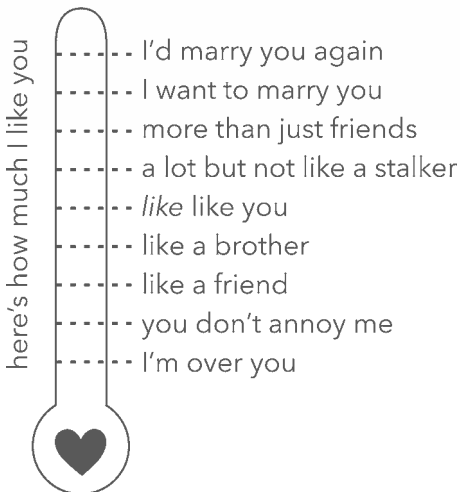

Like-O-Meter
117667 $8.95 W

SET OF
1

GO
GREEN
Happy St. Patrick's Day!

Go Green
117074 $6.95 W

SET OF
1