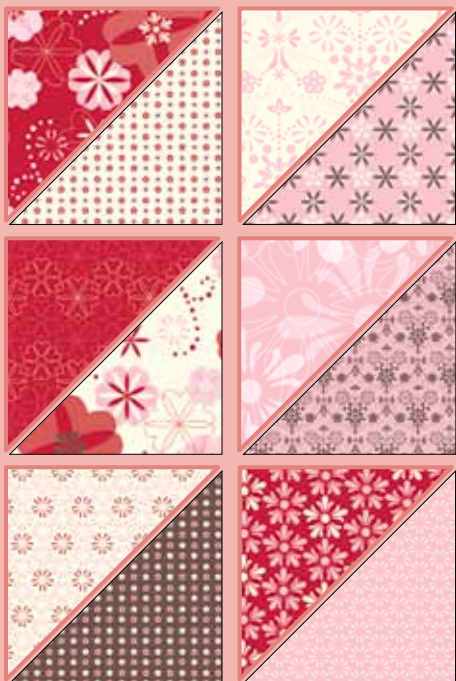

friend

thank you

SET OF
6

With All My Heart

 118134 **\$17.95**

 118623 **\$13.95**

Specialty Designer Series Paper

Give your projects a special shimmer with the designs in this specialty paper. Each sheet shines with glittery designs on one side. 12 sheets: 2 ea. of 6 double-sided designs. 12" x 12".