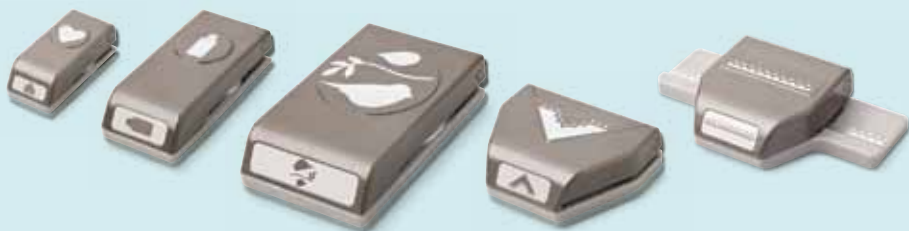

a new punch style

With a larger cutting surface and a sleeker body, our new punches give you greater cutting precision, better punching leverage, and space-saving storage. You'll enjoy this new punch style on all our new punches. With this new style, we're introducing a new type of punch—the Two-Step punch—which offers you more than one image in a single punch! Layer these images together in a creative collage or singly as a simple accent. It's like getting multiple punches in one! Use our Extra Large Two-Step Bird punch to layer your own bird on a branch using a variety of card stock and paper. Punches are better than ever!