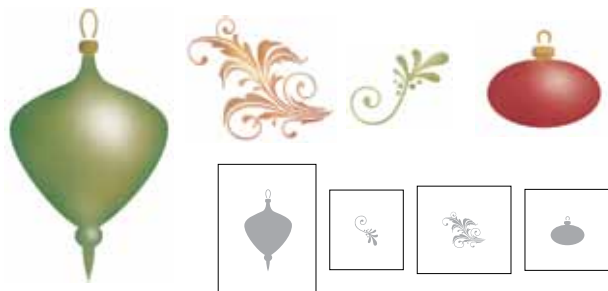

décor STENCILS

Our Décor Stencils offer you a variety of exclusive Stampin' Up! designs—from simple to ornate. Pair your stencils with the Stampin' Up! colors of your choice to transform any home décor project into a stunning work of art!

Vintage Ornaments I (SET OF 4)

117580 Vintage Ornaments I
LARGEST ORNAMENT: 3-3/4" x 6-1/2"

$14.95