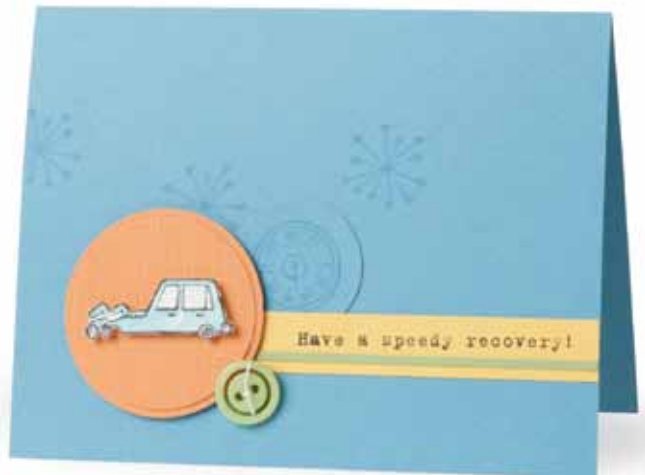

Happy birthday to a classic!

Have a speedy recovery!

To a Classic

SET OF	W 115289 \$18.95	1" Circle Punch
6	C 120441 \$14.95	PAGE 202

Full Speed Ahead*

STAMPING	122323 \$8.50 (jumbo)
----------	-----------------------