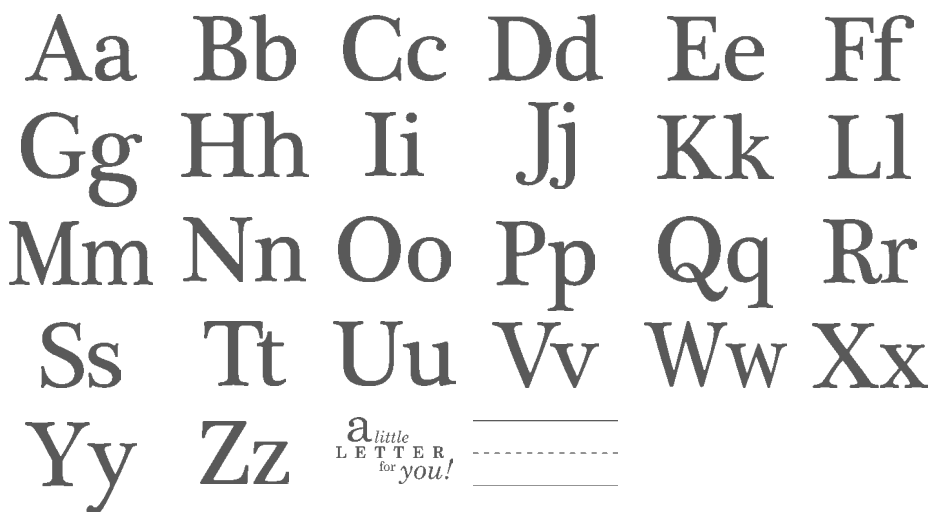

ACTUAL SIZE

FULL SET SHOWN AT 50%

Lovely Letters Alphabet (double-mounted)

SET OF 30 | 115030 \$43.95

ACTUAL SIZE

FULL SET SHOWN AT 40%

Defining Alphabet (double-mounted)

SET OF 28 | 114952 \$43.95