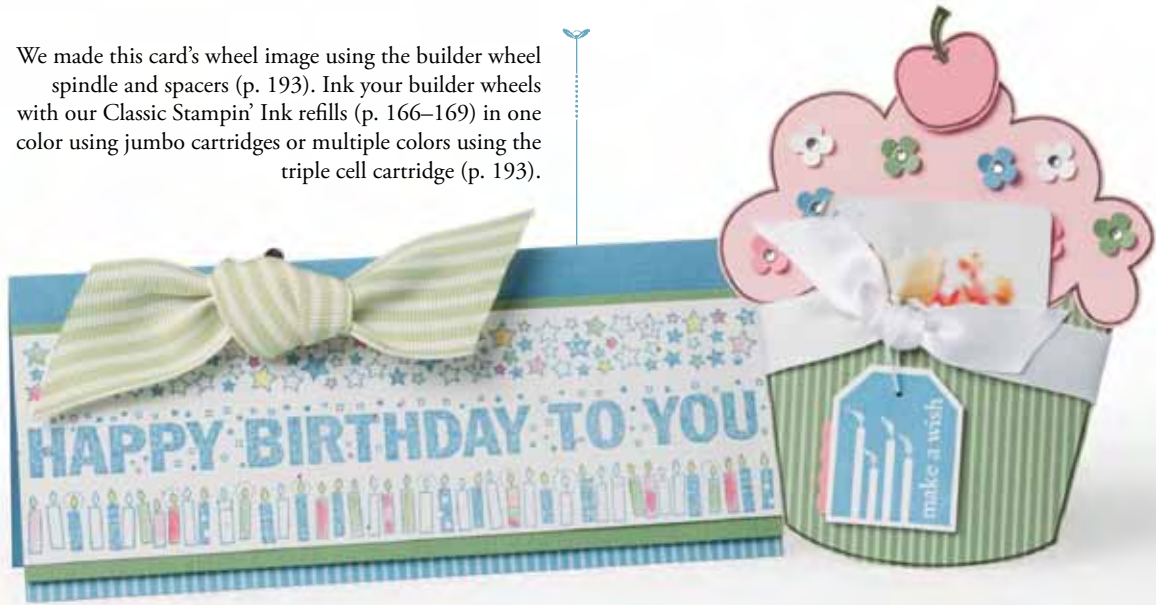

We made this card's wheel image using the builder wheel spindle and spacers (p. 193). Ink your builder wheels with our Classic Stampin' Ink refills (p. 166–169) in one color using jumbo cartridges or multiple colors using the triple cell cartridge (p. 193).