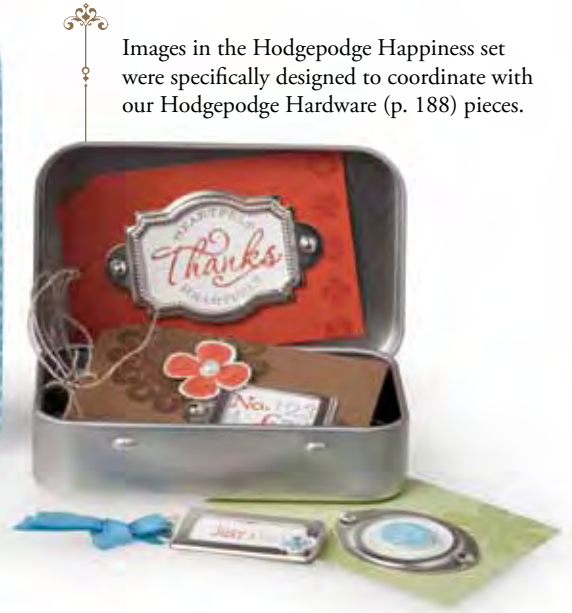

Images in the Hodgepodge Happiness set were specifically designed to coordinate with our Hodgepodge Hardware (p. 188) pieces.