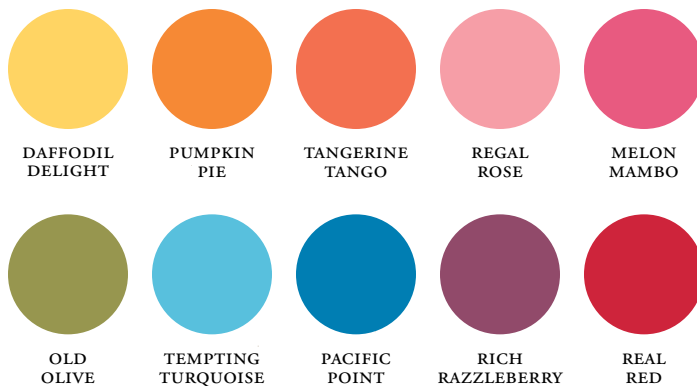

BRIGHTS

✧ collection ✧

A RAINBOW OF HAPPY
saturated colors in updated hues
for playful, fun projects

· PAGE 166 ·