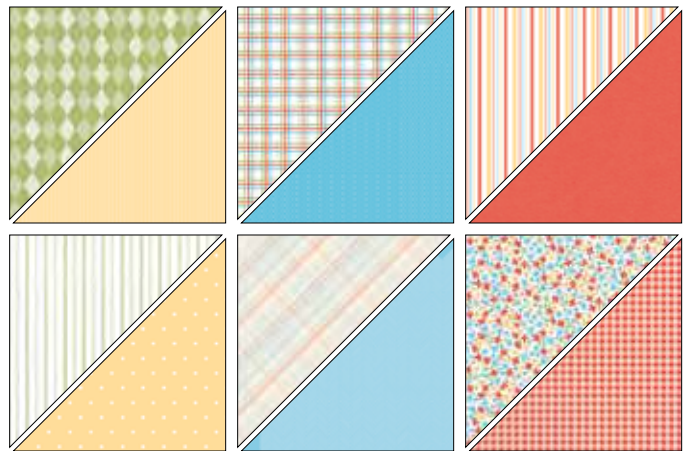

12 TOTAL SHEETS: 2 EA. OF 6 DOUBLE-SIDED DESIGNS. 12" x 12"
COORDINATES WITH BUILD-A-BEAR WORKSHOP SUITE (P. 84-85)

117166 Newsprint (12) **$9.95**
Basic Black, Very Vanilla