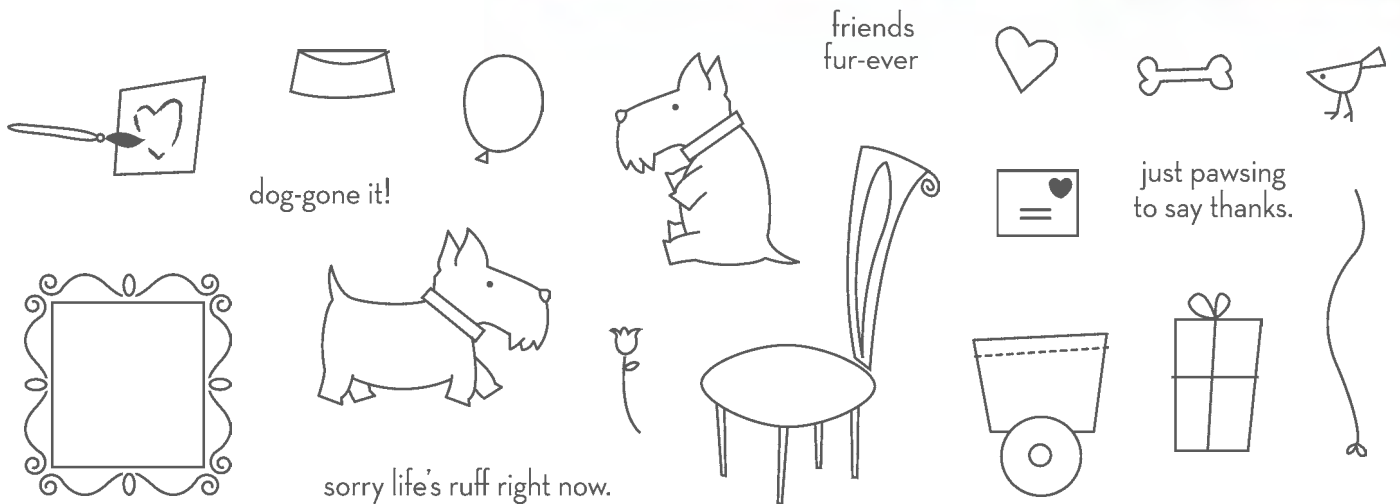

friends fur-ever

dog-gone it!

just pawing to say thanks.

sorry life's ruff right now.

Friends Fur-ever

117008 $33.95 W SET OF 19
120504 $25.95 C