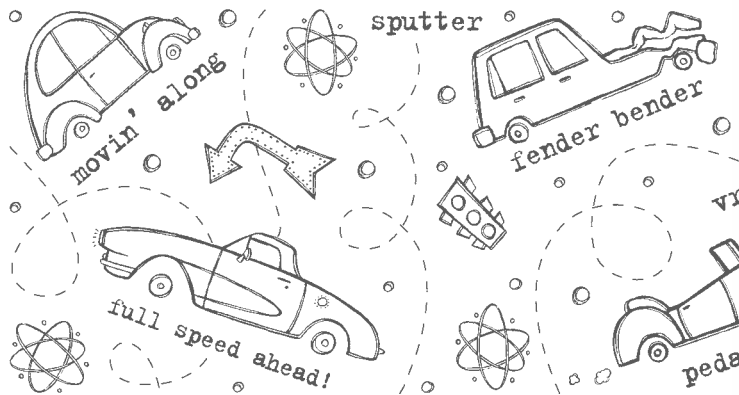

Happy birthday to a classic!

Have a speedy recovery!

To a Classic

SET OF	W 115289 \$18.95	1" Circle Punch
6	C 120441 \$14.95	PAGE 202

Full Speed Ahead*

STAMPING	122323 \$8.50 (jumbo)
----------	-----------------------