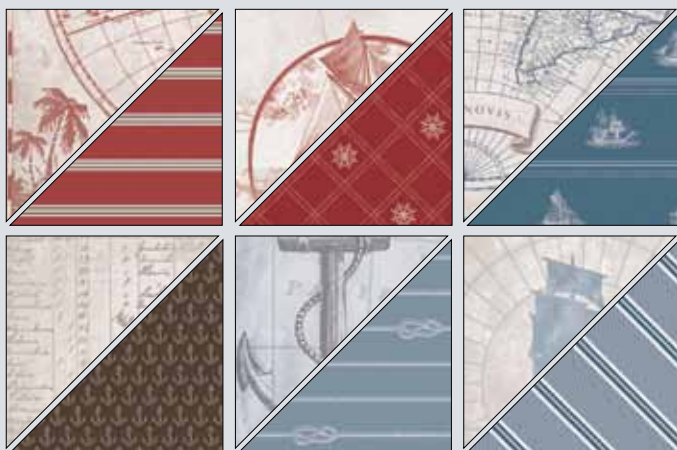

nautical expedition

SUITE

adventurous, weathered, detailed
PAPER, TWINE, PUNCH
for your creative journeys

Designer Series Paper

Classic colors and old world designs fill this paper. Choose it for your Father's Day project or travel scrapbook. 12 sheets total: 2 ea. of 6 double-sided designs. Acid and lignin free. Paper pattern swatches shown at 25%. *SMU*

122343

Nautical Expedition

Cherry Cobbler, Not Quite Navy, Early Espresso, Basic Gray

$10.95