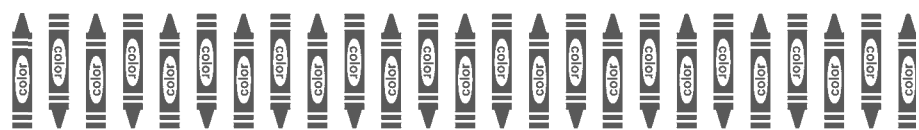

School Colors

(builder) 123228 $4.50