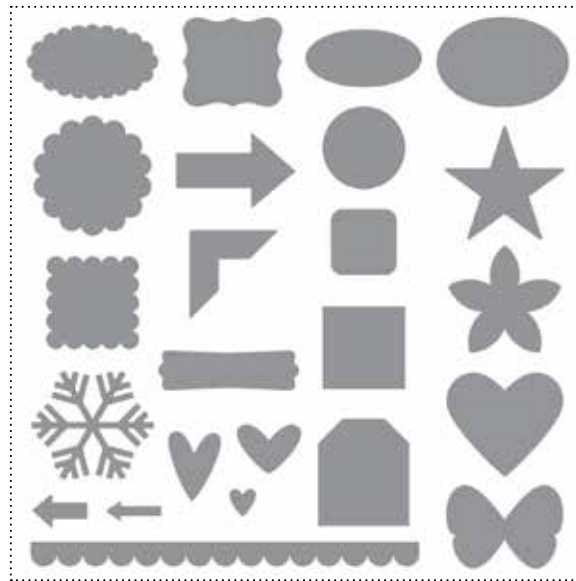

125785 FLAG PUNCH

124453 FUN FLOWERS SHAPES

130924 HEXAGON PUNCH

127353 PERFECT PENNANTS SHAPE

127352 PETITE PENNANTS PUNCH

Free 30-day Trial | Artwork Thumbnails

127168 TIMELESS TYPE JUNIOR LETTERS & NUMBERS PUNCH