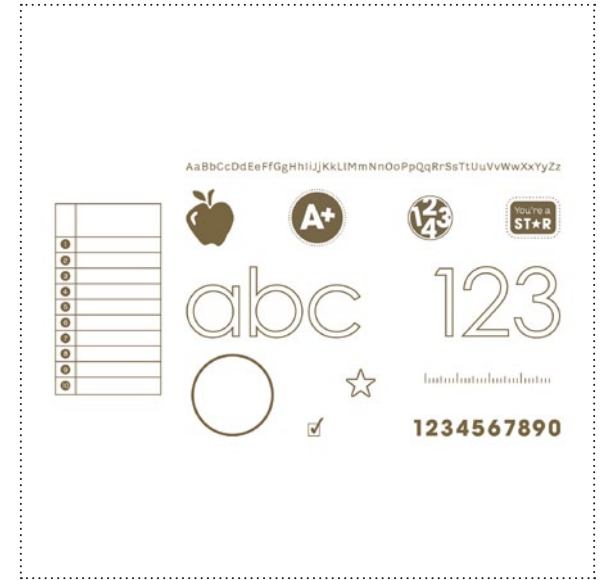

119097 NURSERY NECESSITIES STAMP BRUSH SET*

119094 OLD SAINT NICK STAMP BRUSH SET*

118828 PARTY HEARTY STAMP BRUSH SET*

118840 PETAL PIZZAZZ STAMP BRUSH SET*

118841 RAZZLE DAZZLE STAMP BRUSH SET*

118832 SCHOOL DAYS STAMP BRUSH SET*