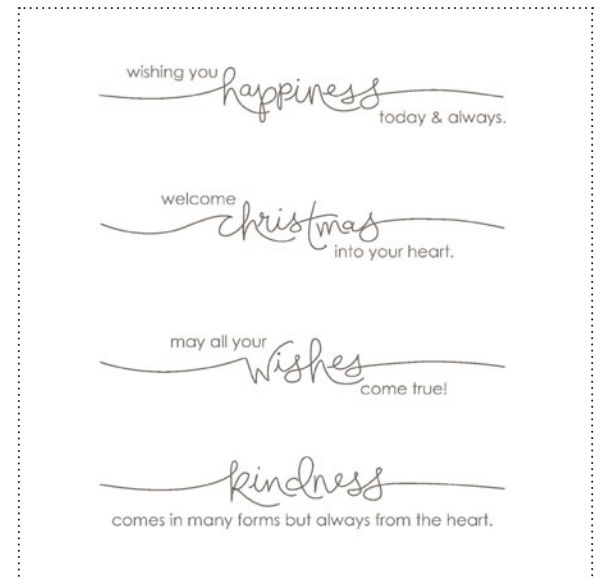

119104 FRAMES WITH A FLOURISH STAMP BRUSH SET*

118829 FRIENDS 24-7 STAMP BRUSH SET*

118824 FUNDAMENTAL PHRASES STAMP BRUSH SET*

118837 GOOD FRIEND STAMP BRUSH SET*

118830 GREATEST MOMENTS STAMP BRUSH SET*