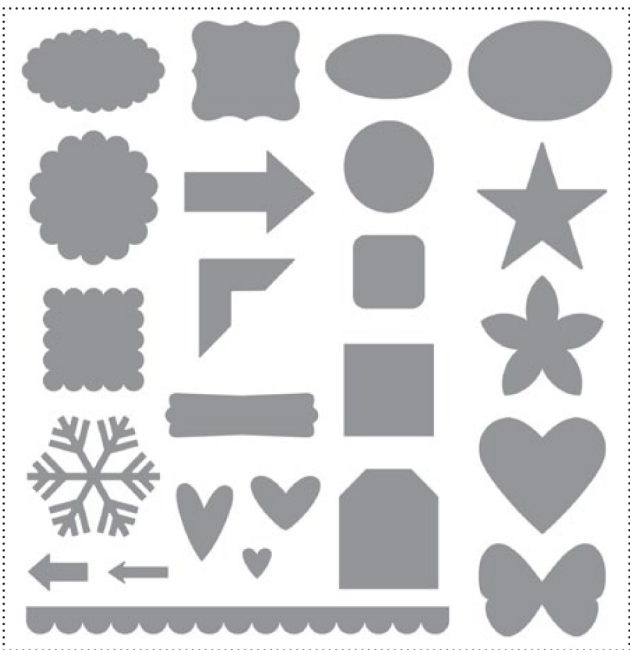

Flyer courtesy of Kimberley Morris,
<http://procrastistamper.blogspot.com>

Click [HERE](#) to download your FREE 30-Day Trial
of My Digital Studio Express!

my DIGITAL STUDIO™ | Express Contents

118853 PUNCH SHAPES**

PLUS these free downloads from MyDigitalStudio.net

CARD STOCK (2010-2011 IN COLORS)**	5-piece	Blushing Bride, Concord Crush, Peach Parfait, Pear Pizzazz, and Poppy Parade
CARD STOCK (2010-2011 NEW COLORS)**	7-piece	Cajun Craze, Cherry Cobbler, Daffodil Delight, Early Espresso, Marina Mist, River Rock, and Wild Wasabi

*Download is also found in My Digital Studio DVD software.

**Download is also offered FREE on www.MyDigitalStudio.net.