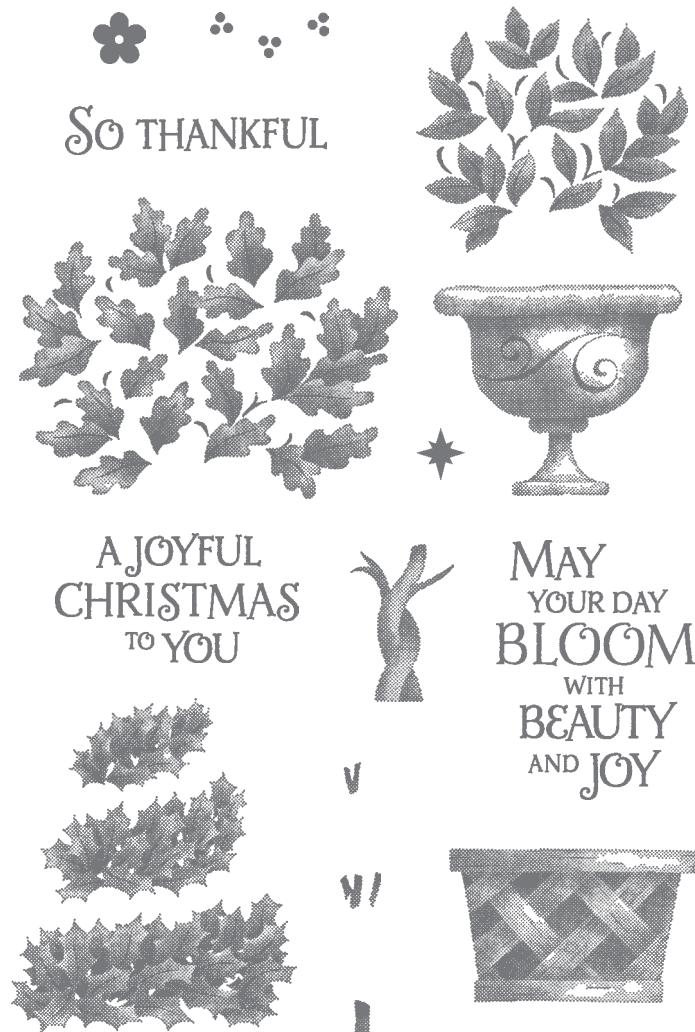

TO EVERY SEASON

150531 **$17.00** (suggested clear blocks: a, b, c)
23 photopolymer stamps • Available in French
• Coordinates with Every Season Punch Pack

BEAUTY & JOY

150518 **$16.00** (suggested clear blocks: a, b, c)
13 photopolymer stamps