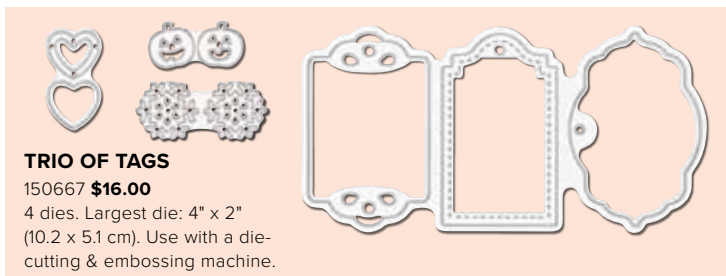

TRIO OF TAGS

150667 **$16.00**
4 dies. Largest die: 4" x 2"
(10.2 x 5.1 cm). Use with a die-cutting & embossing machine.