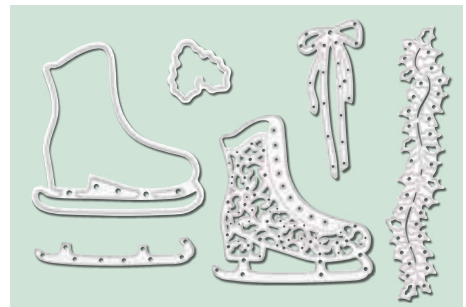

● Coordinates with Snow Globe Scenes Dies

**FREE SKATE BUNDLE**  
**FREE SKATE STAMP SET**  
**+ DETAILED SKATE DIES**  
 Cling • 153032 **\$45.00**

**10% OFF**

**DETAILED SKATE DIES**  
 150660 **\$29.00**  
 6 dies. Largest die: 2-3/4" x 2-3/4" (7 x 7 cm).  
 Use with a die-cutting & embossing machine.