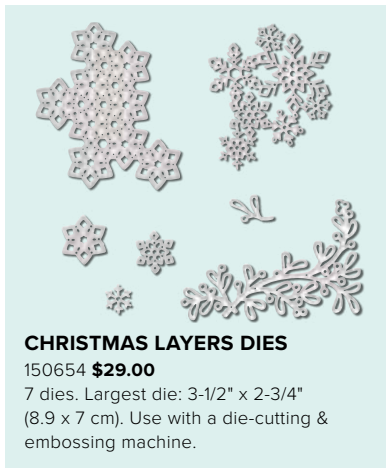

ITTY BITTY CHRISTMAS BUNDLE

**ITTY BITTY CHRISTMAS STAMP SET
+ CHRISTMAS LAYERS DIES**

Cling • 153019 **$45.75**
Available in French

CHRISTMAS LAYERS DIES

150654 **$29.00**
7 dies. Largest die: 3-1/2" x 2-3/4"
(8.9 x 7 cm). Use with a die-cutting &
embossing machine.