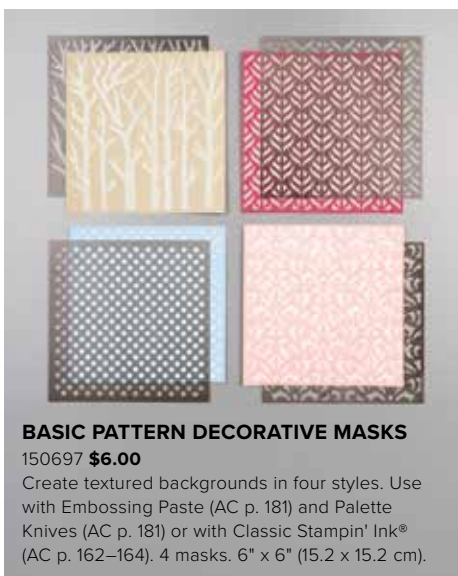

WISHING YOU
*peace, love
& laughter*
IN THE NEW YEAR

no
TRICKS just
TREATS

be my
Valentine

From our home
TO YOURS

Merry
& BRIGHT

WINTER
Wonderland

P.S.
i love you

EVERYTHING FESTIVE

150566 **$24.00** (suggested clear blocks: b, d)
7 cling stamps • Available in French

Coordinates with Timeless Label Punch (AC p. 187) • Coordinates with Stitched Nested Labels Dies (AC p. 196)