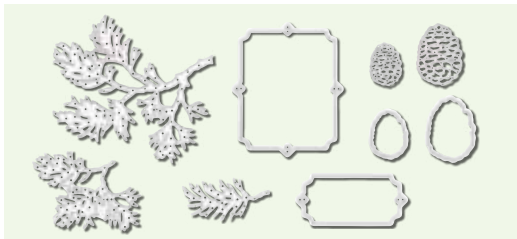

BEAUTIFUL BOUGHS DIES

150661 **$35.00**

9 dies. Largest die: 3-7/8" x 3-3/4" (9.8 x 9.5 cm).