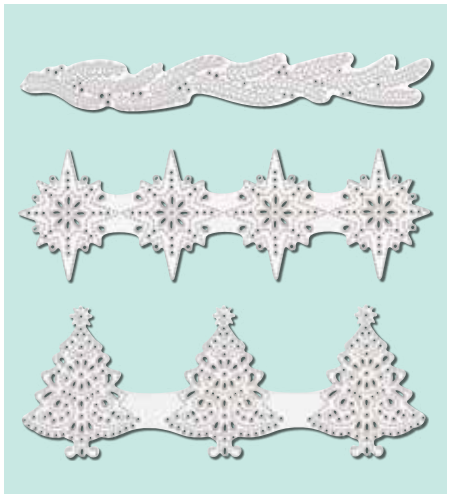

**STITCHED BRIGHTLY DIES**

150650 **\$35.00**

3 dies. Largest die: 2-1/8" x 5-3/4" (5.4 x 14.6 cm).  
Use with a die-cutting & embossing machine.

**SHINE BRIGHT BUNDLE**

**SHINE BRIGHT  
STAMP SET +  
STITCHED BRIGHTLY DIES**