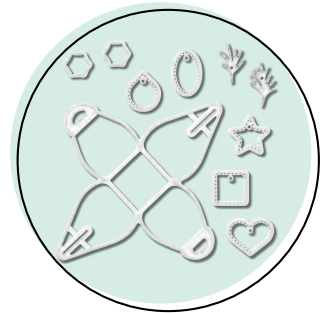

MINI CURVY KEEPSAKES BOX DIES
150644 **$34.00**
10 dies. Finished box size:
2-1/8" x 1-7/8" x 1-7/8"
(5.4 x 4.8 x 4.8 cm). Use with a die-cutting & embossing machine.