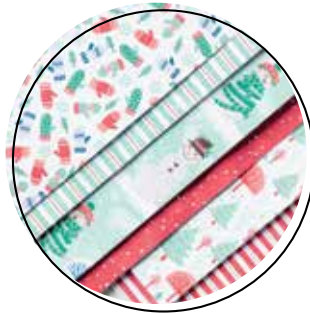

LET IT SNOW SPECIALTY DESIGNER SERIES PAPER (P. 20)
150393 **$14.50**
12 sheets: 2 each of 6 double-sided designs. 12" x 12" (30.5 x 30.5 cm).