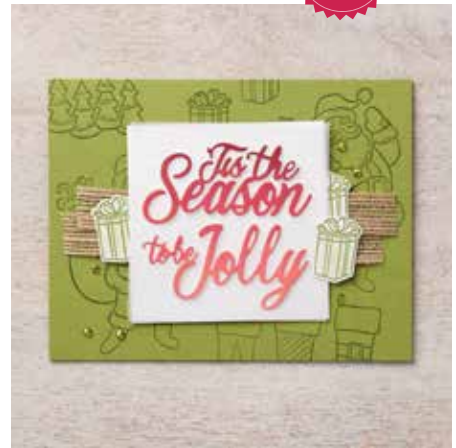

PAGE 25 **HOLLY JOLLY CHRISTMAS BUNDLE**
Cling • 153009 **$49.50**
Holly Jolly Christmas Stamp Set +
Jolly Season Dies
Available in French