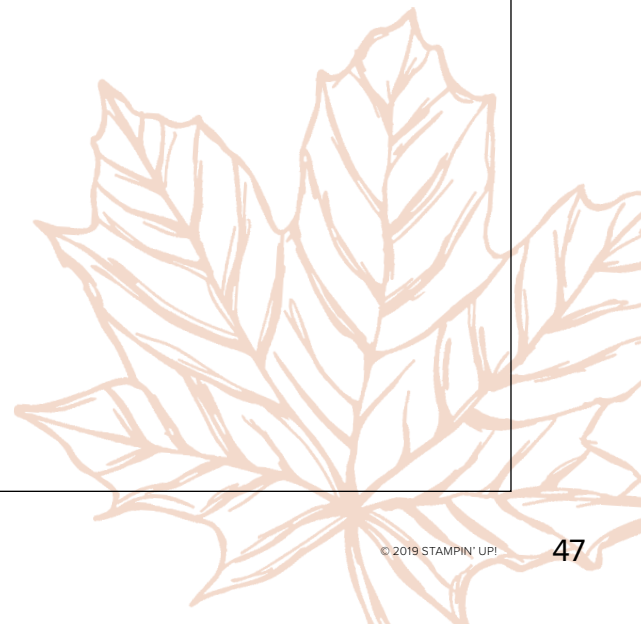

Add subtle detail to your die cuts by spritzing your cardstock with water before cutting. This results in a tone-on-tone color and creates a deeper imprint.

Photopolymer • 153484 **$70.00**

Get a coordinating selection of products with one simple purchase. Suite bundle includes the stamp set and dies bundle at 10% off plus one each of the other items featured in photos below. Add ink, cardstock, and adhesive (see annual catalog) to complete your project.

GATHER TOGETHER BUNDLE

GATHER TOGETHER STAMP SET (P. 48)
+
GATHERED LEAVES DIES

Photopolymer • 153036
$38.50