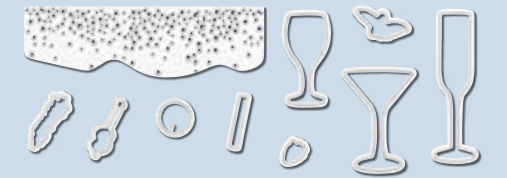

SIP SIP HOORAY BUNDLE

**SIP SIP HOORAY STAMP SET
+ SIP & CELEBRATE DIES**

Photopolymer • 153045 **$43.00**
Available in French

10%
OFF

SIP & CELEBRATE DIES

150668 **$30.00**

10 dies. Largest die: 3-3/8" x 7/8" (8.6 x 2.2 cm).
Use with a die-cutting & embossing machine.