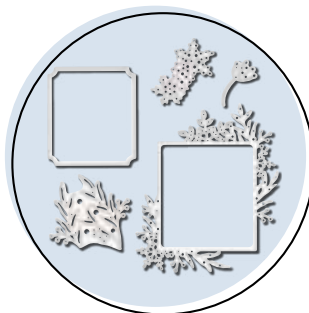

FROSTED FRAMES DIES
150658 **$29.00**
5 dies. Largest die: 4-5/8" x 4"
(11.7 x 10.2 cm). Use with a
die-cutting & embossing machine.